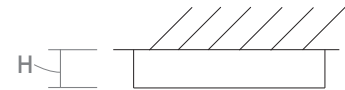

**MOUNTING** 4" Octagonal J-Box

**STANDARDS** ETL Damp listed, Conforms to UL STD 1598,  
Certified CAN/CSA STD C22.2 No 250.0.

**DIMENSIONS**

**W:** 5.00"

**L:** 5.00"

**H:** 1.00"

Order example for standard fixture: