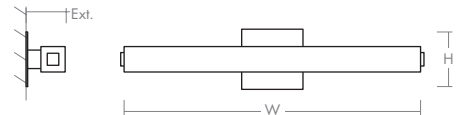

ADELPHI Vanity

120v: **2-5170-xxx**

oxygen

FIXTURE TYPE _____ LOCATION _____

PROJECT _____ DATE _____

-24 Satin Nickel

LIGHT SOURCE	1 x 14W fluorescent, T5 Linear Fluorescent (mini bi-pin) (Lamp not included)
RATED LIFE	See lamp manufacturer specification
LUMEN OUTPUT	Delivered: 729 lm
INPUT VOLTAGE	120V - 277V
BALLAST	Electronic, HPF, Programmed Start, Universal Voltage (120-277V)
CONSTRUCTION	Plated Steel and Acrylic
DIFFUSER	- Matte White Acrylic
METAL FINISH	Satin Nickel (-24)
MOUNTING	4" Octagonal J-Box
STANDARDS	UL/Damp listed, ADA compliant, Conforms to UL STD 1598, Certified CAN/CSA, STD C22.2 No 250.0

DIMENSIONS

W: 24.25"

H: 5.25"

Ext: 3.5"

M.C: 2.63 From Top of Plate

Order Example: **2-5170-224**
(x- Fluorescent xxx- Sequence # xxx- Finish)