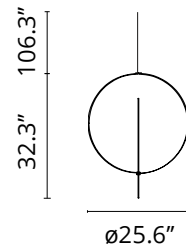

### Main specifications

|                   |                     |
|-------------------|---------------------|
| EAN               | 8059607029190       |
| Mounting          | Suspension          |
| Environments      | Indoor dry location |
| Light Source Type | Bulb                |
| Lamp category     | Halogen             |
| Lamp type         | T                   |
| Lamp holders      | E26                 |
| Number of heads   | 1                   |
| Power (W)         | 100                 |

### Physical

|                     |          |
|---------------------|----------|
| Color               | White    |
| Cord length (in)    | 157      |
| Net weight (lb)     | 12.35    |
| Package height (in) | 25.59    |
| Package width (in)  | 39.37    |
| Package length (in) | 25.59    |
| Package volume (in) | 25782.51 |
| IP internal         | 20       |