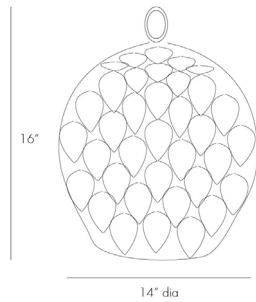

# ARTERIOURS

## OSGOOD PENDANT

46576

H: 16 IN, Dia: 14.00 IN

Gold Leaf

Contract Suitable As Is

Handcrafted pendant with rustic diamond shaped antique gold finish leaves are pieced together to form a dome. Additional chain available CHN-973.

### DIMENSIONS

Canopy	52 IN H: 3 IN, Dia: 5.75 IN
--------	--------------------------------