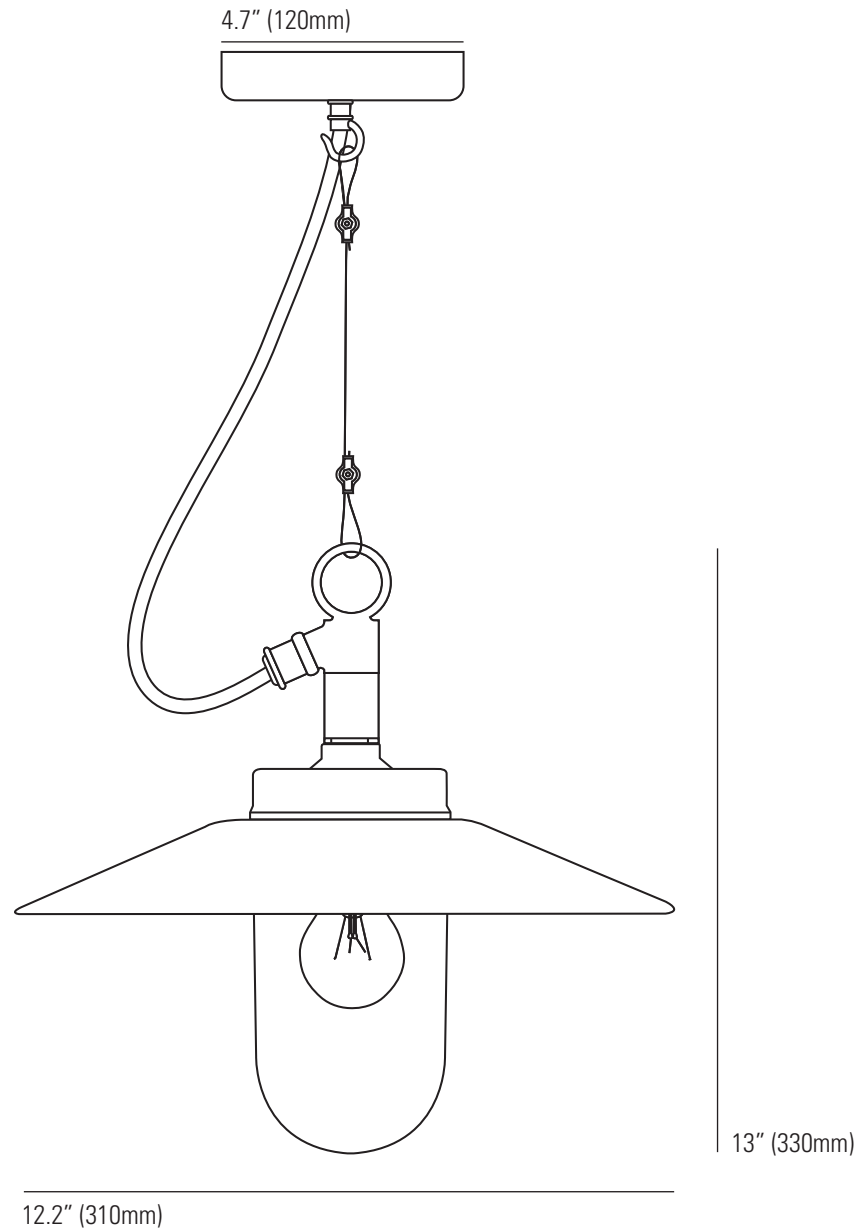

7680/PE/IP44 Well Glass Pendant with Visor - IP44

Specifications

PRODUCT CODE:	US-DP7680/PE/IP44	MATERIAL(S):	GALVANISED IRON & STEEL/ GUNMETAL & BRASS, GLASS
BULB CAP:	E26	AVAILABLE FINISH:	GALVANISED OR GUNMETAL WITH CLEAR OR FROSTED GLASS
MAX WATTAGE:	60W	CABLE COLOUR:	BLACK
VOLTAGE:	120V (AC)	CABLE LENGTH:	71" (180CM)
BULB TYPE:	A	WIRE LENGTH:	59" (150CM)
IP RATING:	IP44		