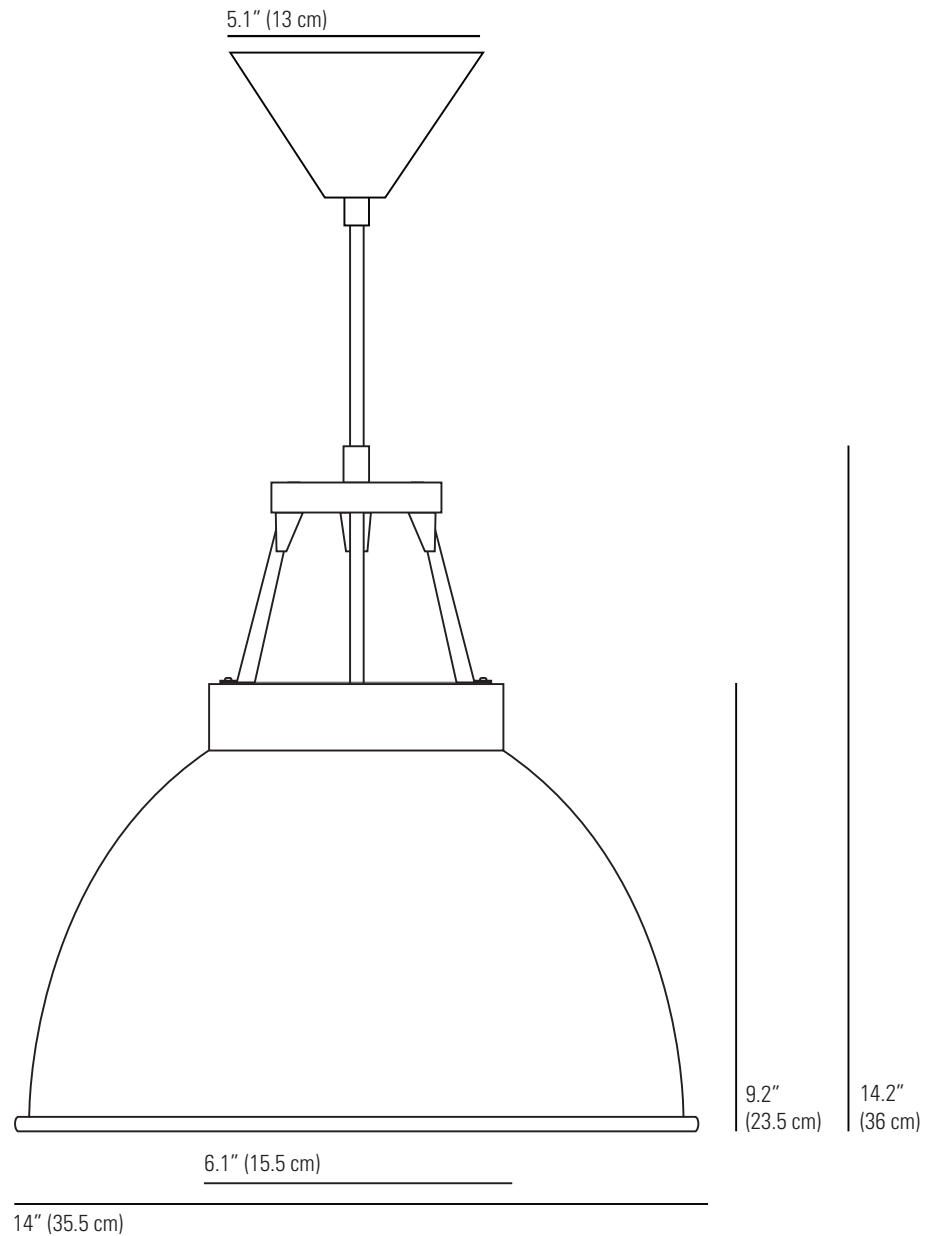

TITAN SIZE 1 Pendant Light

Specifications

PRODUCT CODE:	US-FP005
BULB CAP:	E26
MAX WATTAGE:	150W
VOLTAGE:	120V (AC)
BULB TYPE:	A
IP RATING:	IP20

MATERIAL(S):	ALUMINIUM
AVAILABLE FINISH:	POLISHED ALUMINIUM/BLACK/RED/ PUTTY/OLIVE GREEN/WHITE/YELLOW
CABLE LENGTH:	59" (150CM)
CABLE COLOUR:	BLACK COTTON BRAID