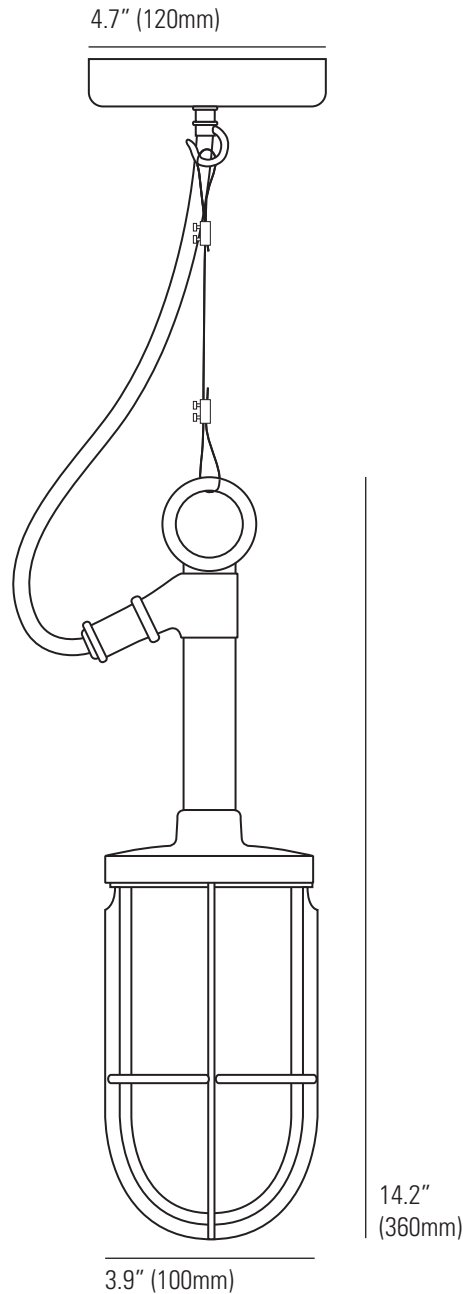

7524/PE Ship's Well Glass Pendant

Specifications

PRODUCT CODE: US-DP7524/PE

BULB CAP: E26

MAX WATTAGE: 60W

VOLTAGE: 120 (AC)

BULB TYPE: A

IP RATING: IP44

MATERIAL(S): BRASS, GLASS

AVAILABLE FINISH: WEATHERED BRASS WITH CLEAR OR FROSTED DIFFUSER

CABLE LENGTH: 71" (180CM)

WIRE LENGTH: 59" (150CM)