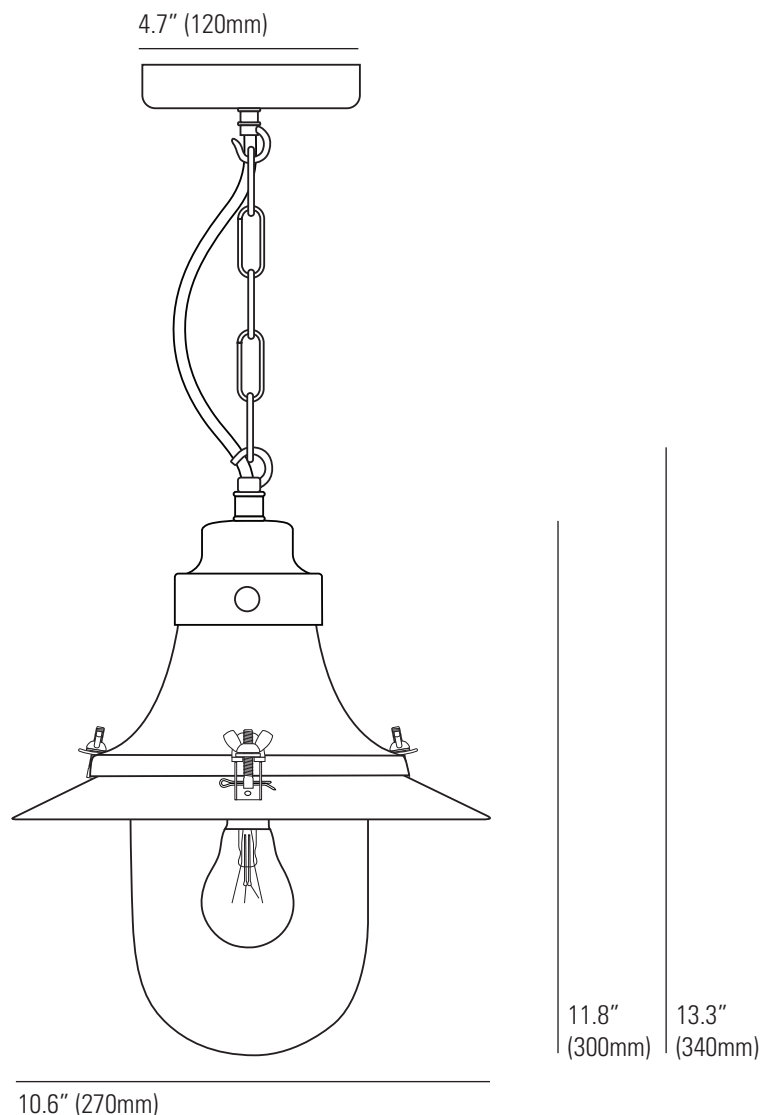

# 7125 Ship's Small Decklight

## Specifications

PRODUCT CODE:	US-DP7125	MATERIAL(S):	COPPER, GLASS
BULB CAP:	E26	AVAILABLE FINISH:	POLISHED/WEATHERED COPPER, CLEAR OR OPAL GLASS
MAX WATTAGE:	100W	CABLE COLOUR:	BLACK SILICONE
VOLTAGE:	120V (AC)	CABLE LENGTH:	71" (180CM)
BULB TYPE:	A	CHAIN LENGTH:	59" (150CM)
IP RATING:	IP20		