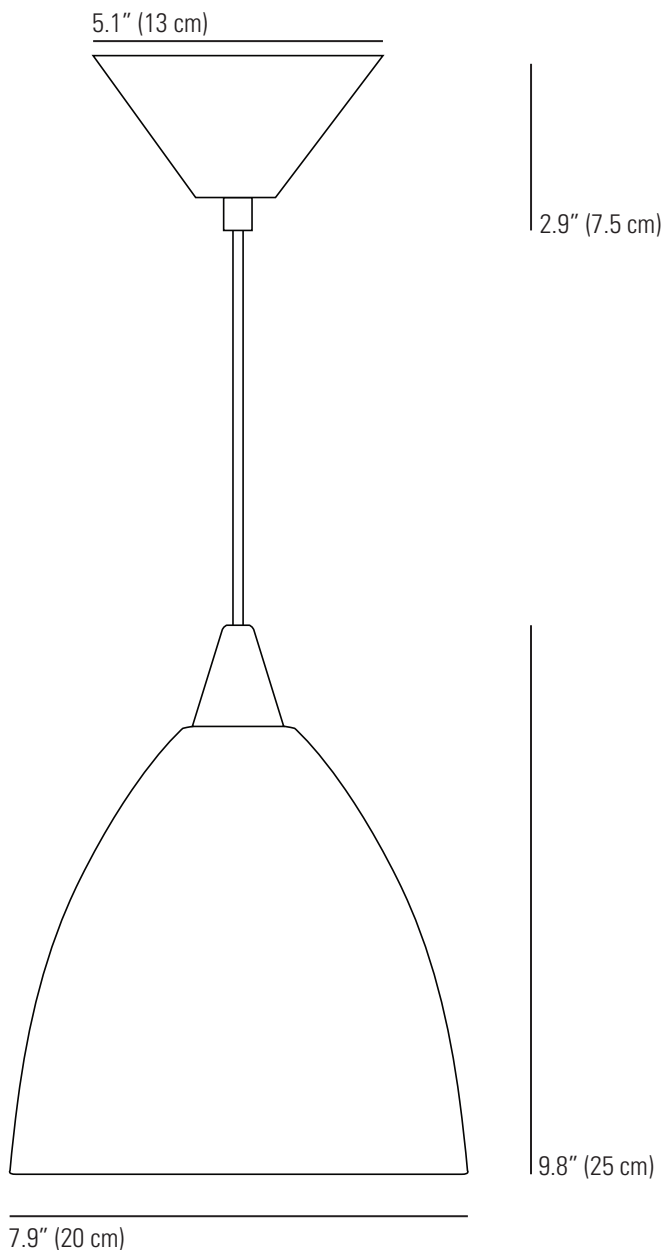

# PRISMATIC LARGE Pendant Light

## Specifications

PRODUCT CODE:	US-FP482
BULB CAP:	E26
MAX WATTAGE:	100W
VOLTAGE:	120V (AC)
BULB TYPE:	A
IP RATING:	IP20

MATERIAL(S):	GLASS
AVAILABLE FINISH:	PRISMATIC GLASS
CABLE LENGTH:	59" (150CM)
CABLE COLOUR:	BLACK COTTON BRAID