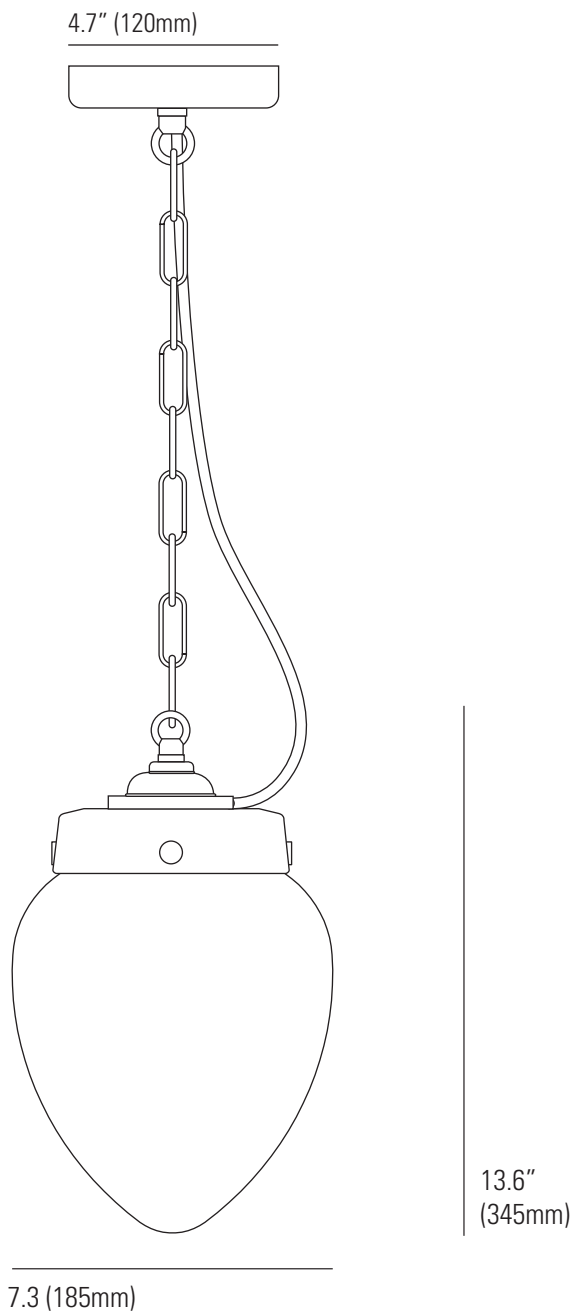

8350/M Pine Size 2 Pendant Light

Specifications

PRODUCT CODE:	DP8350/M	MATERIAL:	WEATHERED BRASS, GLASS
BULB CAP:	E26	AVAILABLE FINISH:	OPAL GLASS
MAX WATTAGE:	60W	CABLE COLOUR:	BLACK
VOLTAGE:	120V (AC)	CHAIN LENGTH:	59" (150 CM)
BULB TYPE:	A	CABLE LENGTH:	71" (180CM)
IP RATING:	IP44		