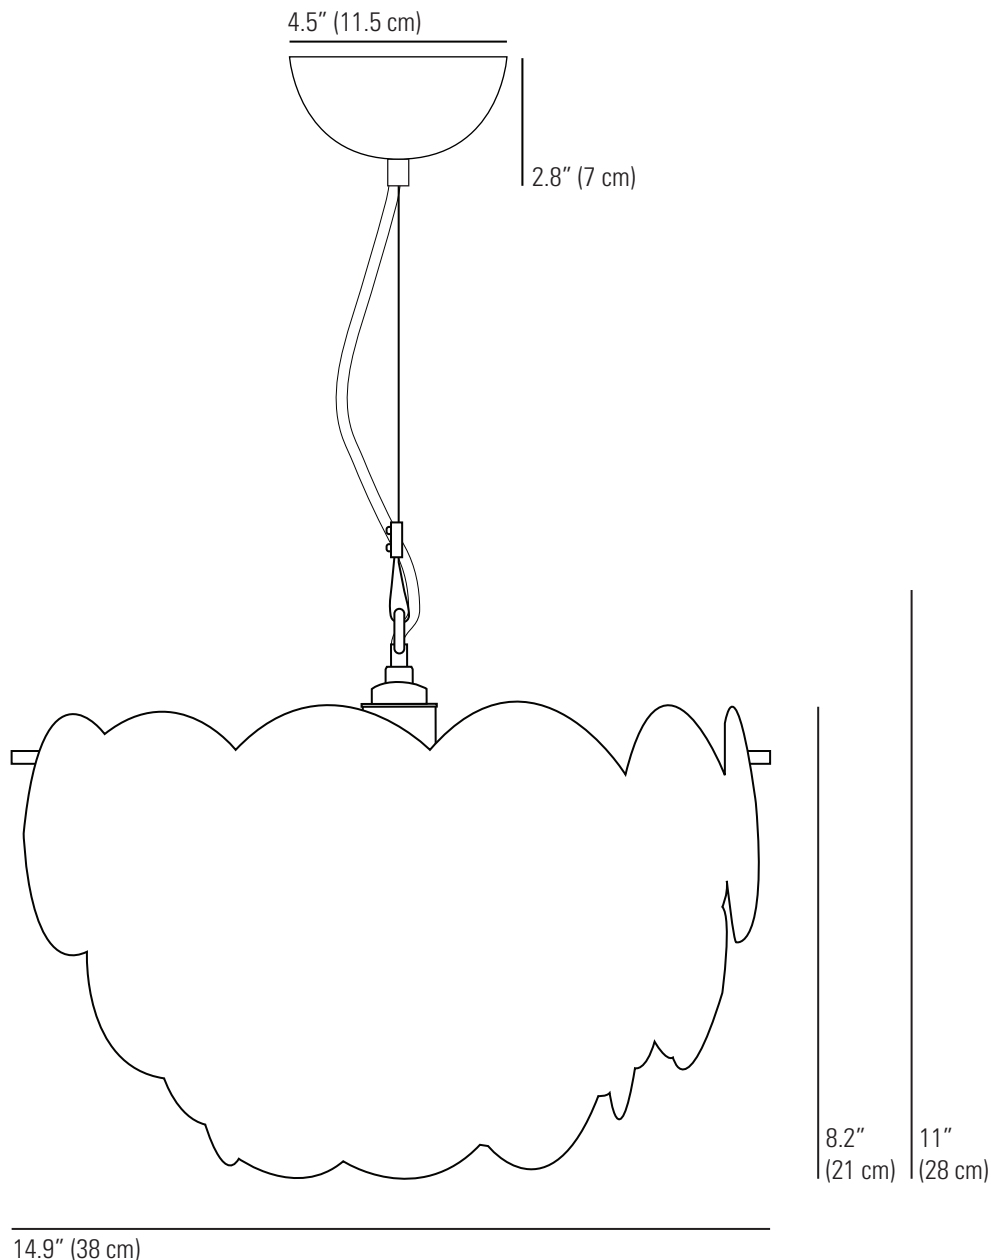

PEMBRIDGE SIZE 1 Pendant Light

Specifications

PRODUCT CODE:	US-FP440
BULB CAP:	E26
MAX WATTAGE:	100W
VOLTAGE:	120V (AC)
BULB TYPE:	A
IP RATING:	IP20

MATERIAL(S):	BONE CHINA
AVAILABLE FINISH:	NATURAL BONE CHINA
WIRE LENGTH:	59" (150CM)
CABLE LENGTH:	71" (180CM)
CABLE COLOUR:	SAND & TAUPE COTTON BRAID