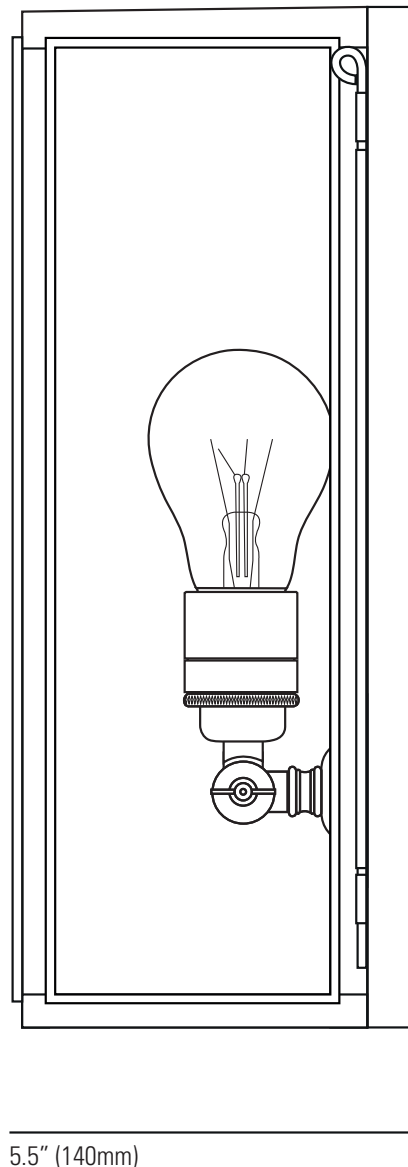

7649 Narrow Box Light, External Glass

Front View

Side View

Specifications

PRODUCT CODE: US-DP7649

BULB CAP: E26

MAX WATTAGE: 60W

VOLTAGE: 120V (AC)

BULB TYPE: A

IP RATING: IP44

MATERIAL(S): BRASS, GLASS

AVAILABLE FINISH: WEATHERED BRASS
CLEAR OR FROSTED GLASS