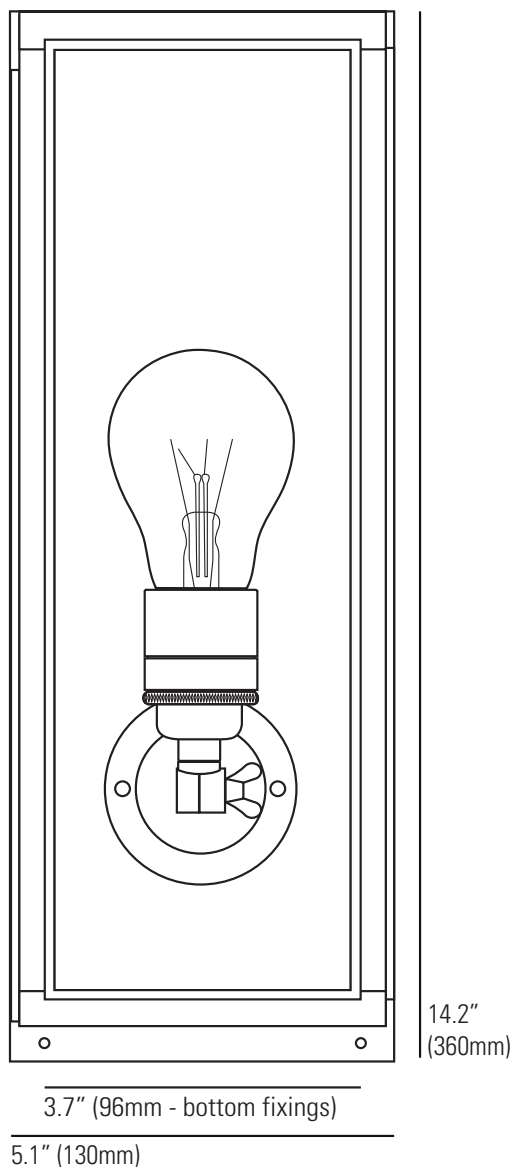

7649 Narrow Box Light, External Glass

Front View

Side View

Specifications

PRODUCT CODE: US-DP7649

BULB CAP: E26

MAX WATTAGE: 60W

VOLTAGE: 120V (AC)

BULB TYPE: A

IP RATING: IP44

MATERIAL(S): BRASS, GLASS

AVAILABLE FINISH: WEATHERED BRASS
CLEAR OR FROSTED GLASS