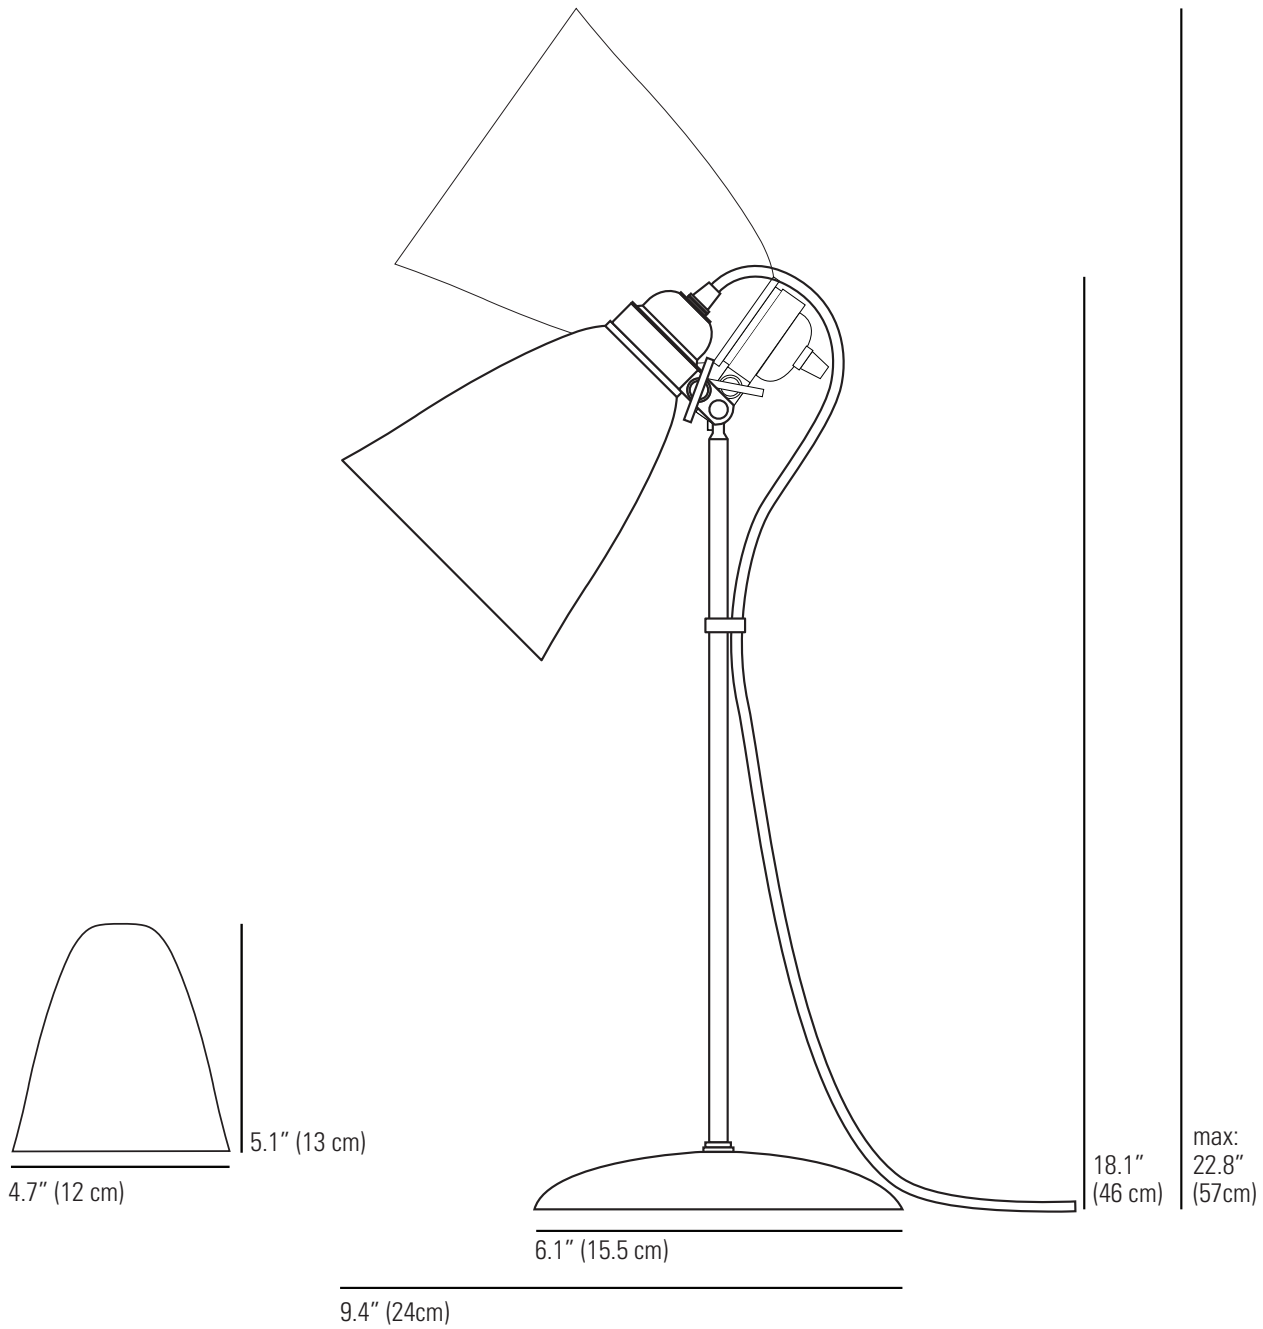

HECTOR 30 Table Light

Specifications

PRODUCT CODE:	US-FT198	IP RATING:	IP20
BULB CAP:	E26	MATERIAL(S):	BONE CHINA, BRASS
MAX WATTAGE:	40W	AVAILABLE FINISH:	NATURAL BONE CHINA SHADE SATIN BRASS STEM
VOLTAGE:	120V (AC)	CABLE COLOUR:	BLACK / GREY COTTON BRAID
BULB TYPE:	A		