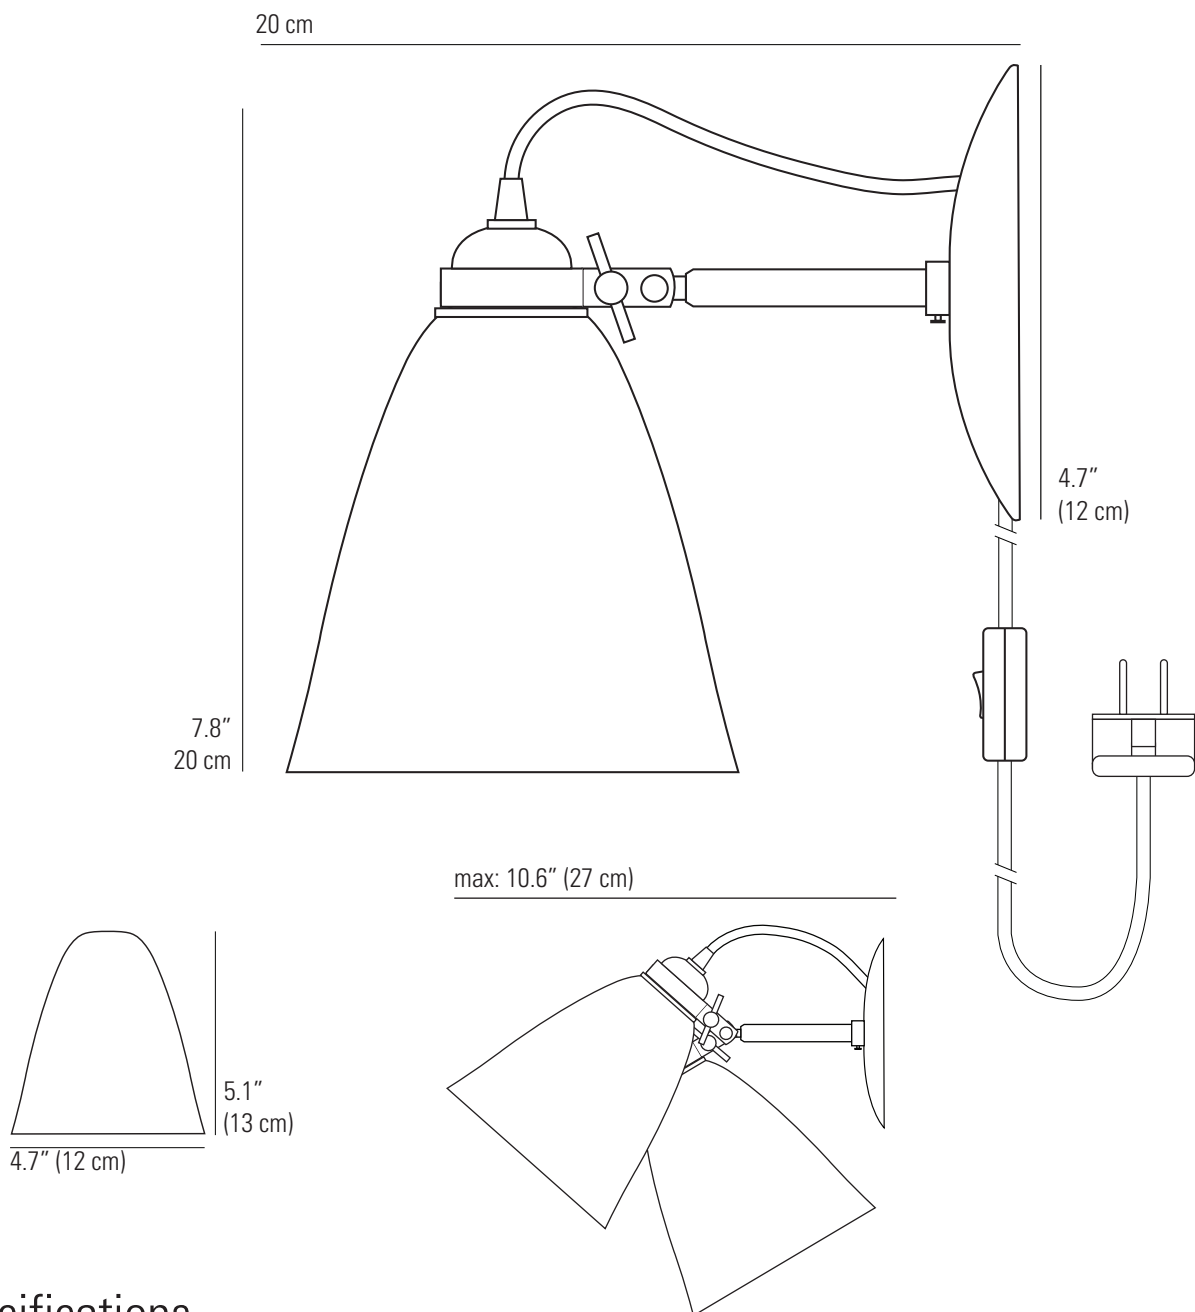

HECTOR 30 Wall PSC Light

Specifications

PRODUCT CODE:	US-FW343
BULB CAP:	E26
MAX WATTAGE:	40W
VOLTAGE:	120V (AC)
BULB TYPE:	A
IP RATING:	IP20

MATERIAL(S):	BONE CHINA, BRASS
AVAILABLE FINISH:	NATURAL BONE CHINA SHADE & BACKPLATE, SATIN BRASS STEM
CABLE LENGTH:	TOTAL: 98.4" (250CM) BACKPLATE TO SWITCH: 13.7" (35CM) SWITCH TO PLUG: 74.8" (190CM)