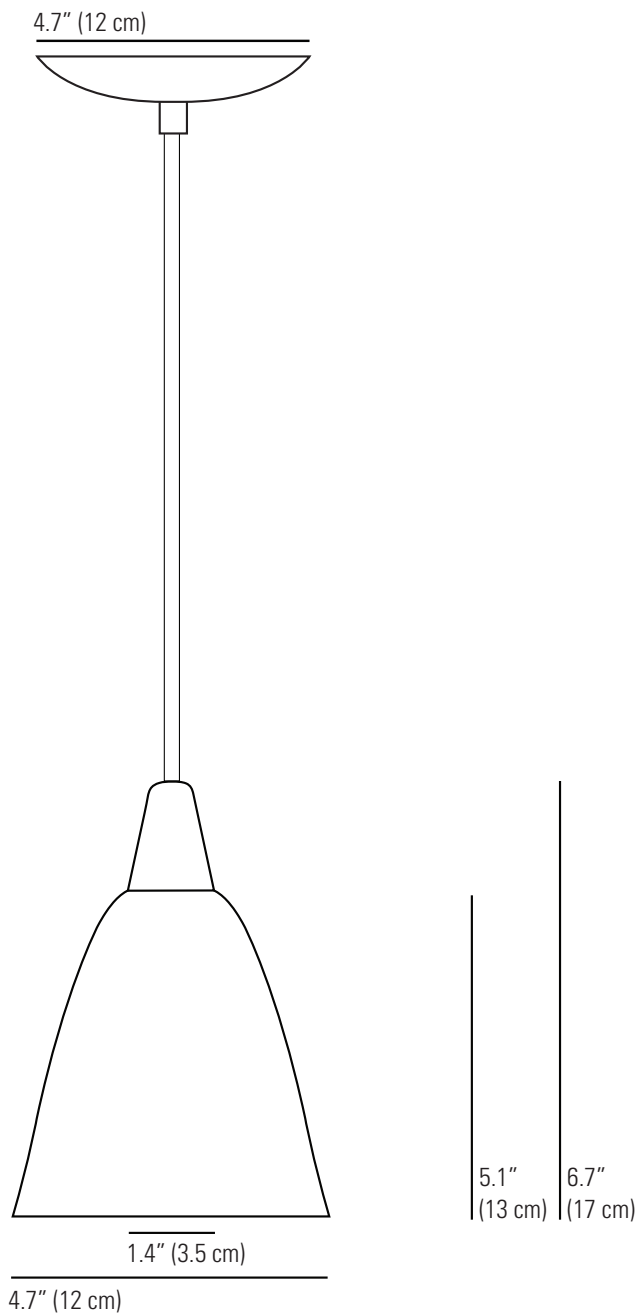

HECTOR SIZE 1 Pendant Light

Specifications

PRODUCT CODE:	US-FP193
BULB CAP:	E26
MAX WATTAGE:	40W
VOLTAGE:	120V (AC)
BULB TYPE:	BALL
IP RATING:	IP20

MATERIAL(S):	BONE CHINA
AVAILABLE FINISH:	NATURAL BONE CHINA
CABLE LENGTH:	59" (150 CM)
CABLE COLOUR:	SAND & TAUPE COTTON BRAID