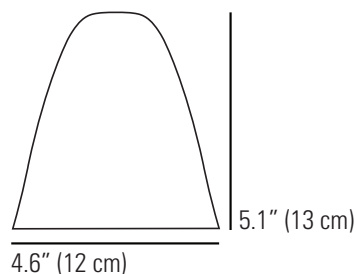

HECTOR 30 Floor Light

Specifications

PRODUCT CODE:	US-FF086	IP RATING:	IP20
BULB CAP:	E26	MATERIAL(S):	BONE CHINA, BRASS
MAX WATTAGE:	40W	AVAILABLE FINISH:	NATURAL BONE CHINA SHADE SATIN BRASS STEM
VOLTAGE:	120V (AC)	CABLE COLOUR:	BLACK / GREY COTTON BRAID
BULB TYPE:	A		