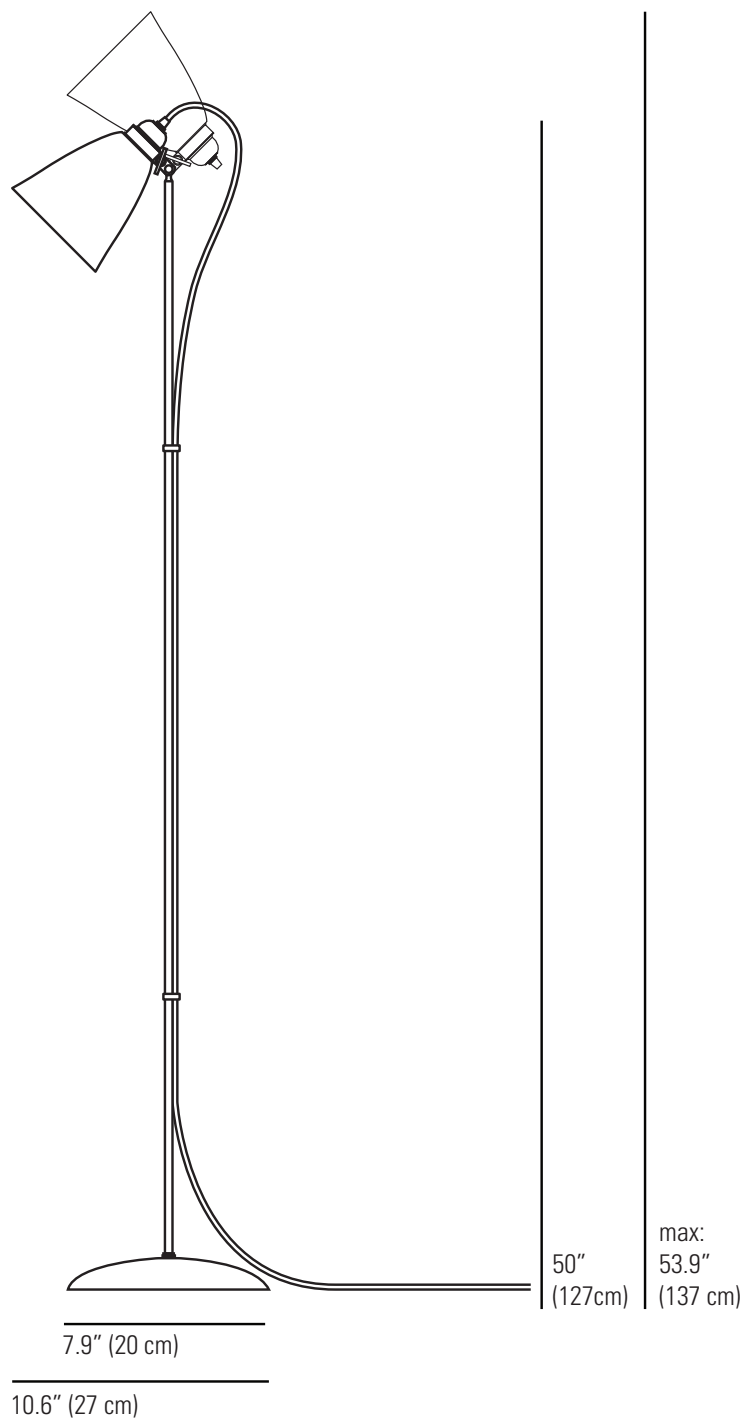

HECTOR 30 Floor Light

Specifications

PRODUCT CODE:	US-FF086	IP RATING:	IP20
BULB CAP:	E26	MATERIAL(S):	BONE CHINA, BRASS
MAX WATTAGE:	40W	AVAILABLE FINISH:	NATURAL BONE CHINA SHADE SATIN BRASS STEM
VOLTAGE:	120V (AC)	CABLE COLOUR:	BLACK / GREY COTTON BRAID
BULB TYPE:	A		