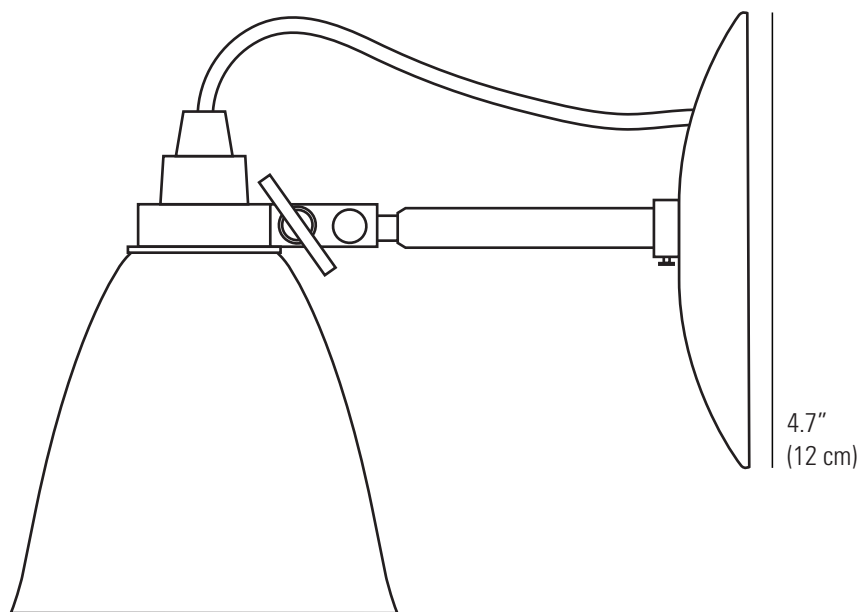

# HECTOR SMALL DOME Wall Light

6.7" (17 cm)

## Specifications

PRODUCT CODE:	US-FW123
BULB CAP:	E12
MAX WATTAGE:	9W/40W
VOLTAGE:	120V (AC)
BULB TYPE:	BALL/R50

IP RATING:	IP20
MATERIAL(S):	BONE CHINA
AVAILABLE FINISH:	NATURAL/BLUE/GREEN
CABLE COLOUR:	BLUE/GREEN/SAND & TAUPE COTTON BRAID