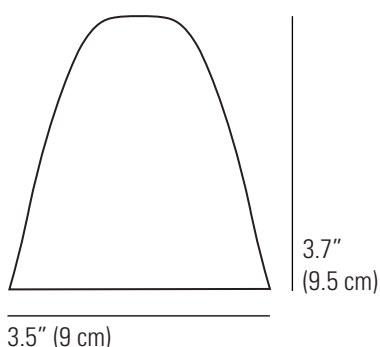

# HECTOR SMALL DOME Wall Light

6.7" (17 cm)

## Specifications

PRODUCT CODE:	US-FW123
BULB CAP:	E12
MAX WATTAGE:	9W/40W
VOLTAGE:	120V (AC)
BULB TYPE:	BALL/R50

IP RATING:	IP20
MATERIAL(S):	BONE CHINA
AVAILABLE FINISH:	NATURAL/BLUE/GREEN
CABLE COLOUR:	BLUE/GREEN/SAND & TAUPE COTTON BRAID