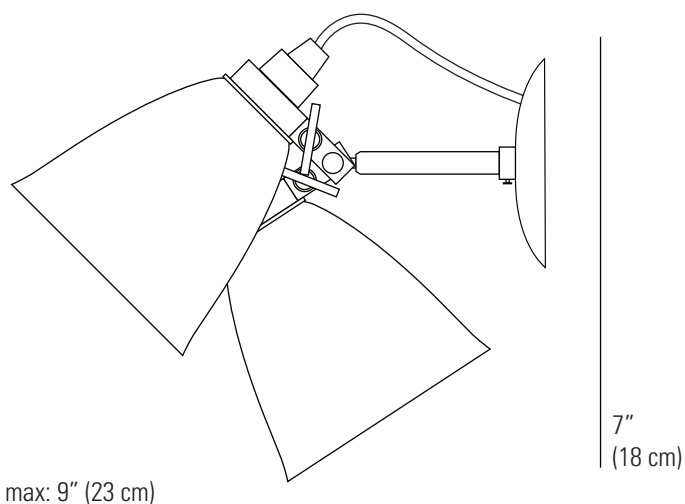

# HECTOR SMALL DOME Wall Light

6.7" (17 cm)

## Specifications

PRODUCT CODE:	US-FW123
BULB CAP:	E12
MAX WATTAGE:	9W/40W
VOLTAGE:	120V (AC)
BULB TYPE:	BALL/R50

IP RATING:	IP20
MATERIAL(S):	BONE CHINA
AVAILABLE FINISH:	NATURAL/BLUE/GREEN
CABLE COLOUR:	BLUE/GREEN/SAND & TAUPE COTTON BRAID