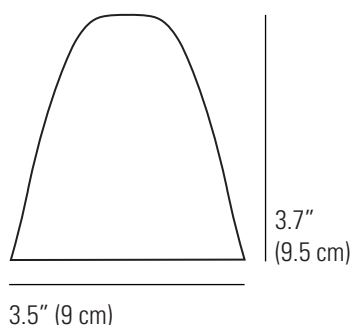

HECTOR SMALL DOME Clip Light

max: 9.8" (25 cm)

max: 9.8" (25 cm)

*Maximum mounting surface thickness: 1.3" (3.5cm)

Specifications

PRODUCT CODE: US-FW342

BULB CAP: E12

MAX WATTAGE: 9W/40W

VOLTAGE: 120V (AC)

BULB TYPE: A50/R50

IP RATING: IP20

MATERIAL(S): BONE CHINA

AVAILABLE FINISH: NATURAL BONE CHINA

CABLE LENGTH
TOTAL: 98.4" (250CM)
LIGHT TO SWITCH: 13.7" (35CM)
SWITCH TO PLUG: 74.8" (190CM)