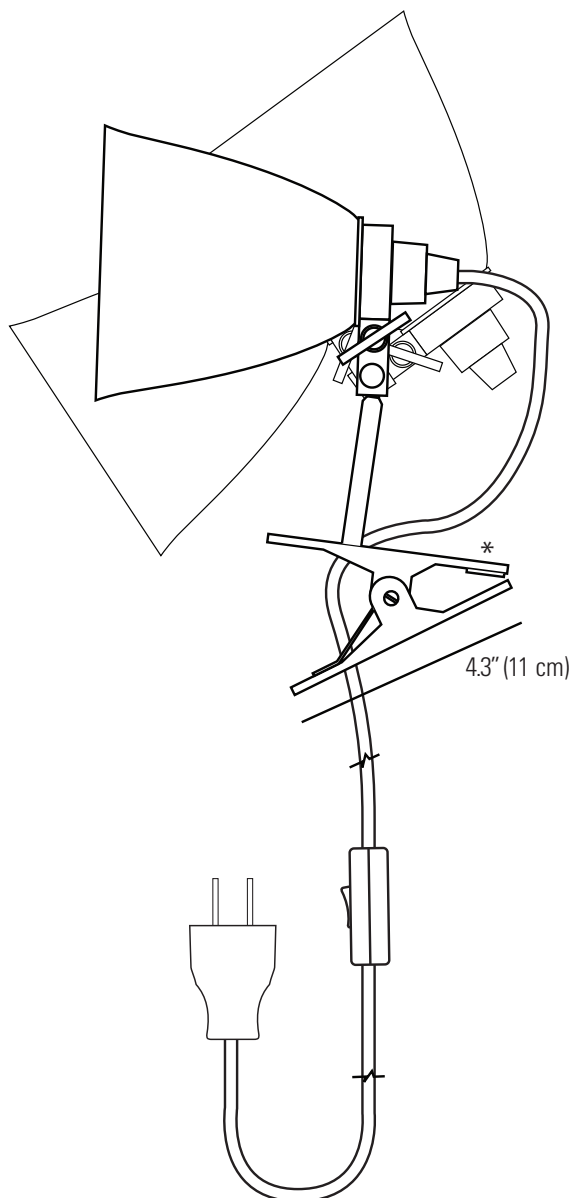

HECTOR SMALL DOME Clip Light

max: 9.8" (25 cm)

max: 9.8" (25 cm)

*Maximum mounting surface thickness: 1.3" (3.5cm)

Specifications

PRODUCT CODE: US-FW342

BULB CAP: E12

MAX WATTAGE: 9W/40W

VOLTAGE: 120V (AC)

BULB TYPE: A50/R50

IP RATING: IP20

MATERIAL(S): BONE CHINA

AVAILABLE FINISH: NATURAL BONE CHINA

CABLE LENGTH
TOTAL: 98.4" (250CM)
LIGHT TO SWITCH: 13.7" (35CM)
SWITCH TO PLUG: 74.8" (190CM)

CABLE COLOUR: SAND & TAUPE
COTTON BRAID

© ORIGINAL BTC
Made in the UK

originalbtc.com

Bulb not included. This product is available for specific markets. Retrofit CFL and LED compatible. Use low energy CFL or LED candle/ball lamp for a combination of ambient and low level task lighting or R50 lamp if high level task illumination required.