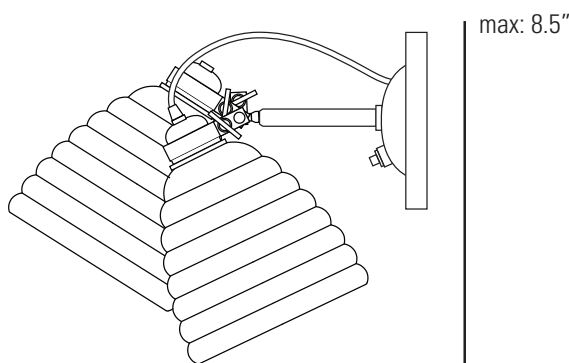

# HECTOR BIBUNDUM Switched Wall Light

8.3"

max: 10.6"

max: 8.5"

5"

5"

## Specifications

PRODUCT CODE: US-FW509

BULB CAP: E26

MAX WATTAGE: 40W

VOLTAGE: 120V (AC)

BULB TYPE: A

IP RATING: IP20

MATERIAL: BONE CHINA, BRASS, STEEL