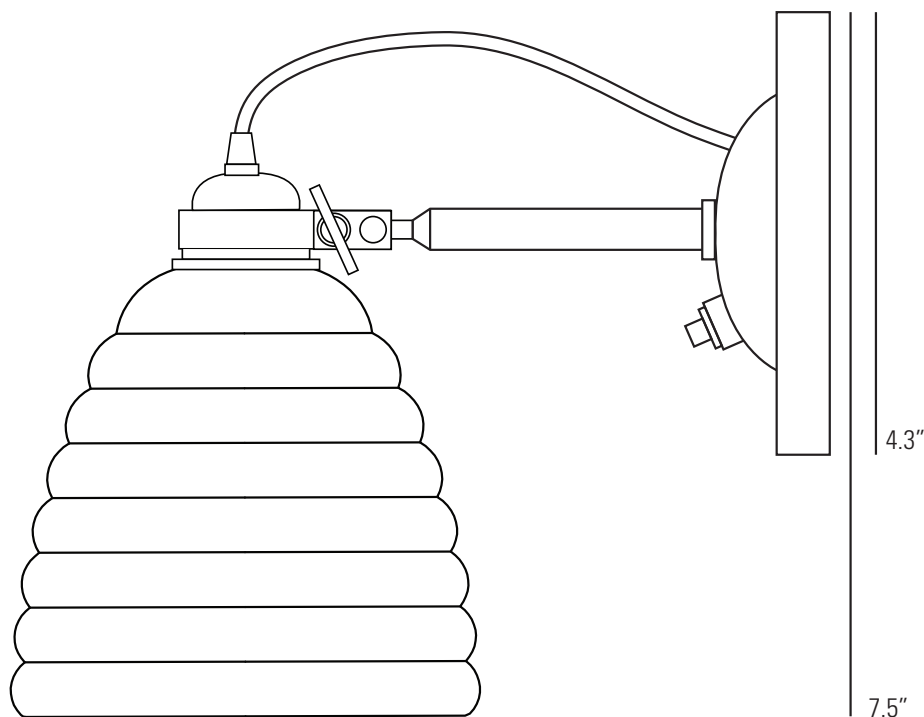

# HECTOR BIBUNDUM Switched Wall Light

8.3"

max: 10.6"

max: 8.5"

5"

5"

## Specifications

PRODUCT CODE: US-FW509

BULB CAP: E26

MAX WATTAGE: 40W

VOLTAGE: 120V (AC)

BULB TYPE: A

IP RATING: IP20

MATERIAL: BONE CHINA, BRASS, STEEL

AVAILABLE FINISH: NATURAL BONE CHINA SHADE,  
SATIN CHROME ARM, WHITE  
POWDER COATED BACKPLATE

CABLE COLOUR: RED/TURQUOISE/YELLOW  
COTTON BRAID