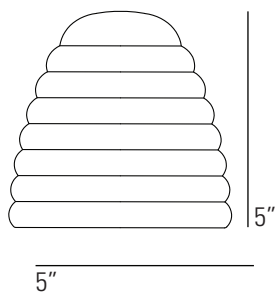

HECTOR BIBUNDUM Wall Light

max: 10.6"

Specifications

PRODUCT CODE: US-FW498

BULB CAP: E26

MAX WATTAGE: 40W

VOLTAGE: 120V (AC)

BULB TYPE: A

IP RATING: IP20

MATERIAL: BONE CHINA, BRASS

AVAILABLE FINISH: NATURAL BONE CHINA SHADE & BASE, SATIN CHROME STEM

CABLE COLOUR: RED/TURQUOISE/YELLOW COTTON BRAID