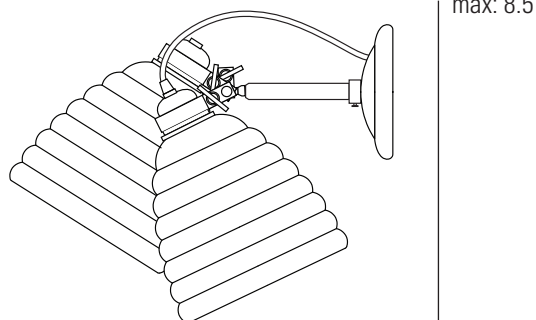

HECTOR BIBUNDUM Wall Light

max: 10.6"

Specifications

PRODUCT CODE: US-FW498

BULB CAP: E26

MAX WATTAGE: 40W

VOLTAGE: 120V (AC)

BULB TYPE: A

IP RATING: IP20

MATERIAL: BONE CHINA, BRASS

AVAILABLE FINISH: NATURAL BONE CHINA SHADE & BASE, SATIN CHROME STEM

CABLE COLOUR: RED/TURQUOISE/YELLOW COTTON BRAID