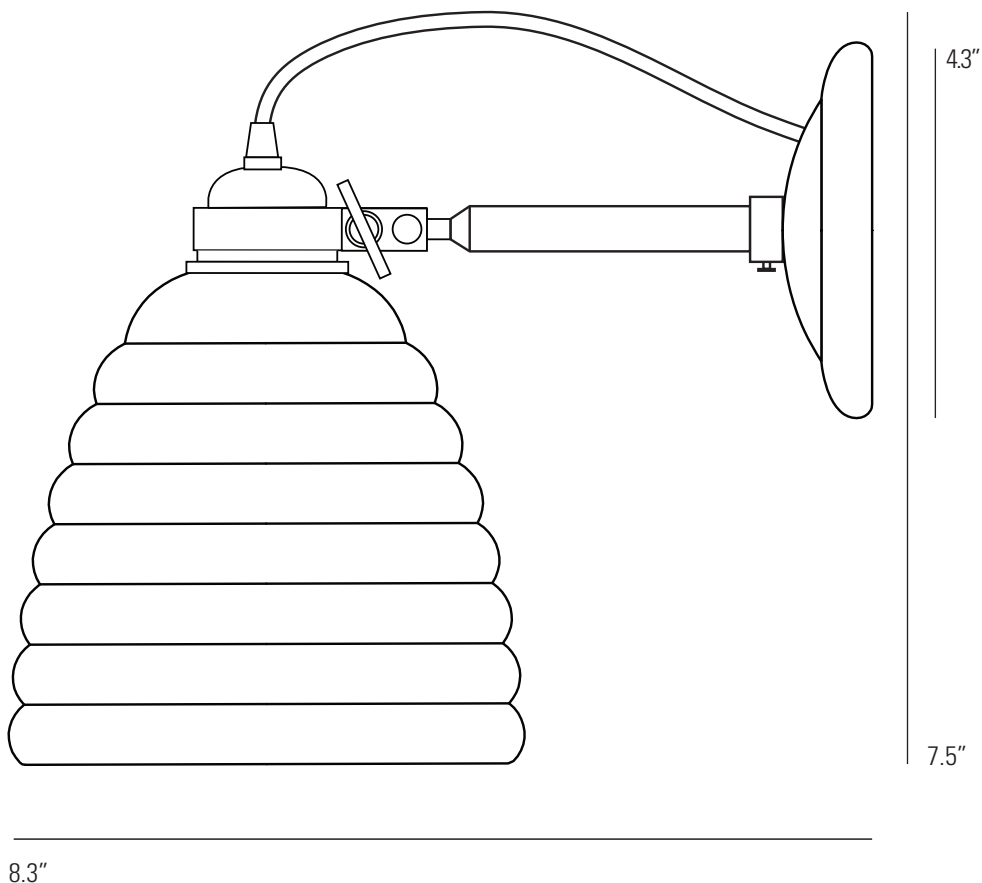

HECTOR BIBUNDUM Wall Light

max: 10.6"

Specifications

PRODUCT CODE: US-FW498

BULB CAP: E26

MAX WATTAGE: 40W

VOLTAGE: 120V (AC)

BULB TYPE: A

IP RATING: IP20

MATERIAL: BONE CHINA, BRASS

AVAILABLE FINISH: NATURAL BONE CHINA SHADE & BASE, SATIN CHROME STEM

CABLE COLOUR: RED/TURQUOISE/YELLOW COTTON BRAID