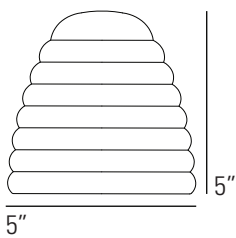

HECTOR BIBENDUM Floor Light

Specifications

PRODUCT CODE:	US-FF497
BULB CAP:	E26
MAX WATTAGE:	40W
VOLTAGE:	120V (AC)
BULB TYPE:	A
IP RATING:	IP20

MATERIAL(S):	BONE CHINA, BRASS
AVAILABLE FINISH:	NATURAL BONE CHINA, SATIN CHROME STEM
CABLE COLOUR:	RED/TURQUOISE/YELLOW COTTON BRAID