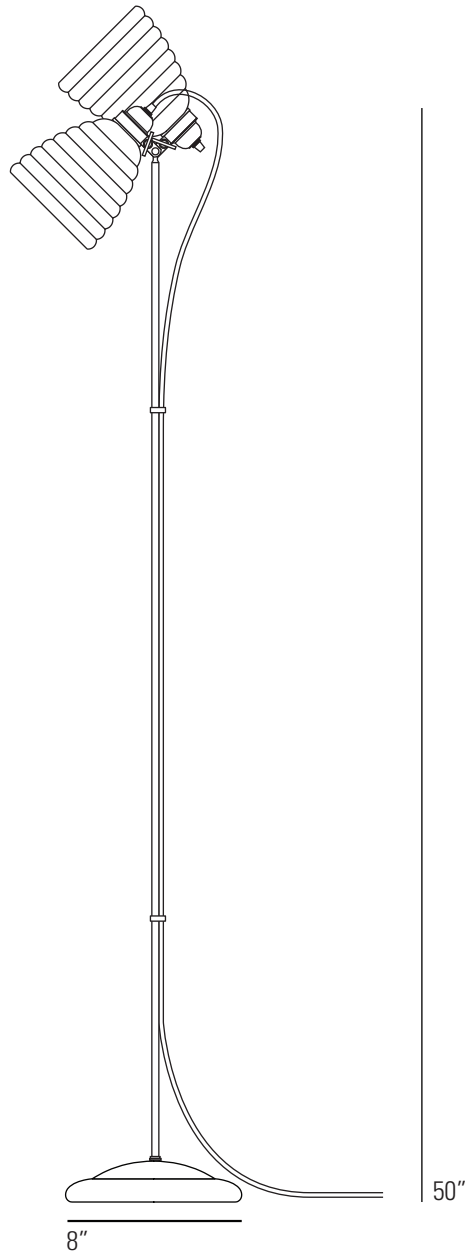

HECTOR BIBENDUM Floor Light

Specifications

PRODUCT CODE:	US-FF497
BULB CAP:	E26
MAX WATTAGE:	40W
VOLTAGE:	120V (AC)
BULB TYPE:	A
IP RATING:	IP20

MATERIAL(S):	BONE CHINA, BRASS
AVAILABLE FINISH:	NATURAL BONE CHINA, SATIN CHROME STEM
CABLE COLOUR:	RED/TURQUOISE/YELLOW COTTON BRAID