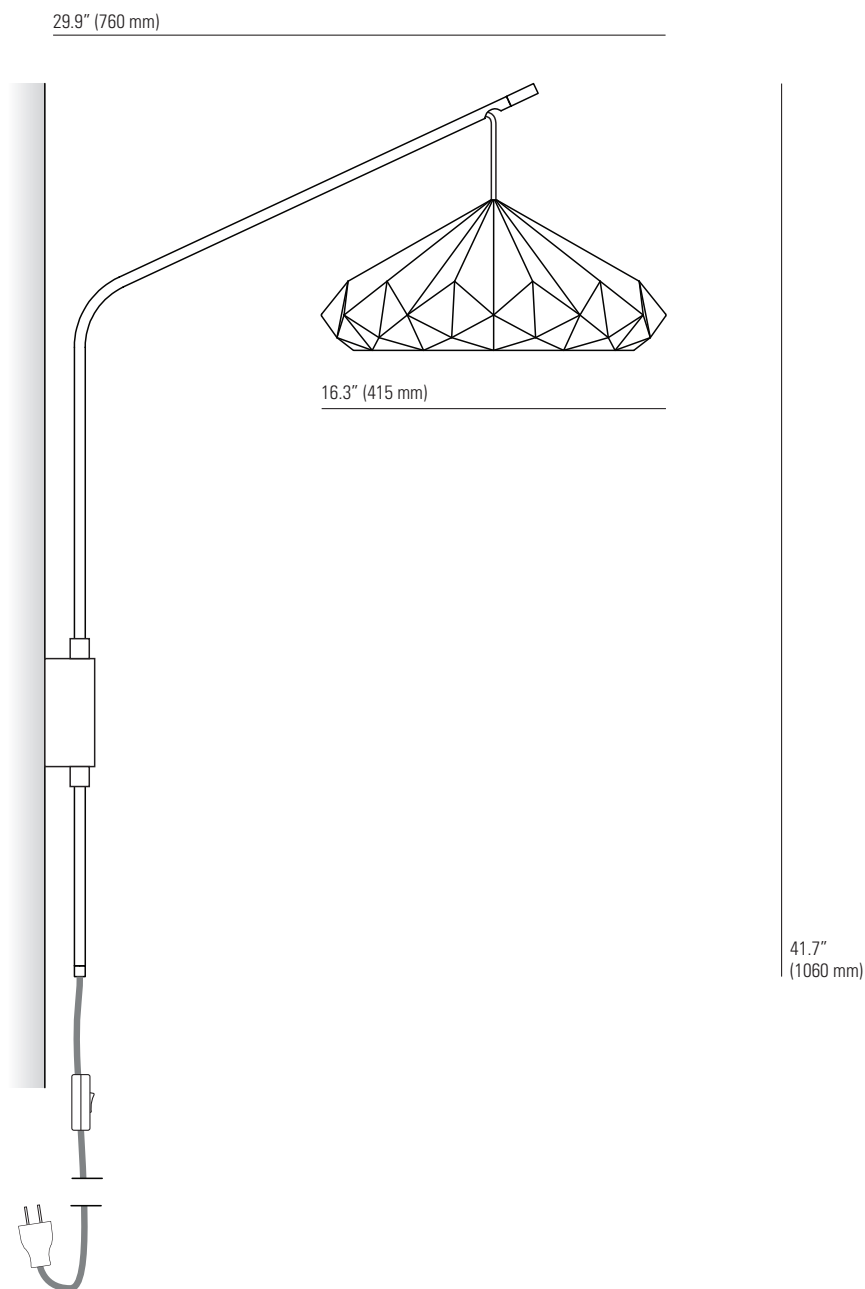

# HATTON 4 Wall Light

## Specifications

PRODUCT CODE: US-FW565N

BULB CAP: E26

MAX WATTAGE: 60W

VOLTAGE: 120V (AC)

BULB TYPE: A

IP RATING: IP20

MATERIAL(S): BONE CHINA, STEEL

AVAILABLE FINISH: NATURAL BONE CHINA, SATIN CHROME

CABLE COLOUR: BLACK COTTON BRAID

© ORIGINAL BTC  
Made in the UK

originalbtc.com

Bulb not included. This product is available for specific markets.  
Retrofit CFL and LED compatible.  
Fixed to wall through backplate.  
Position within 2m of outlet to supply power.