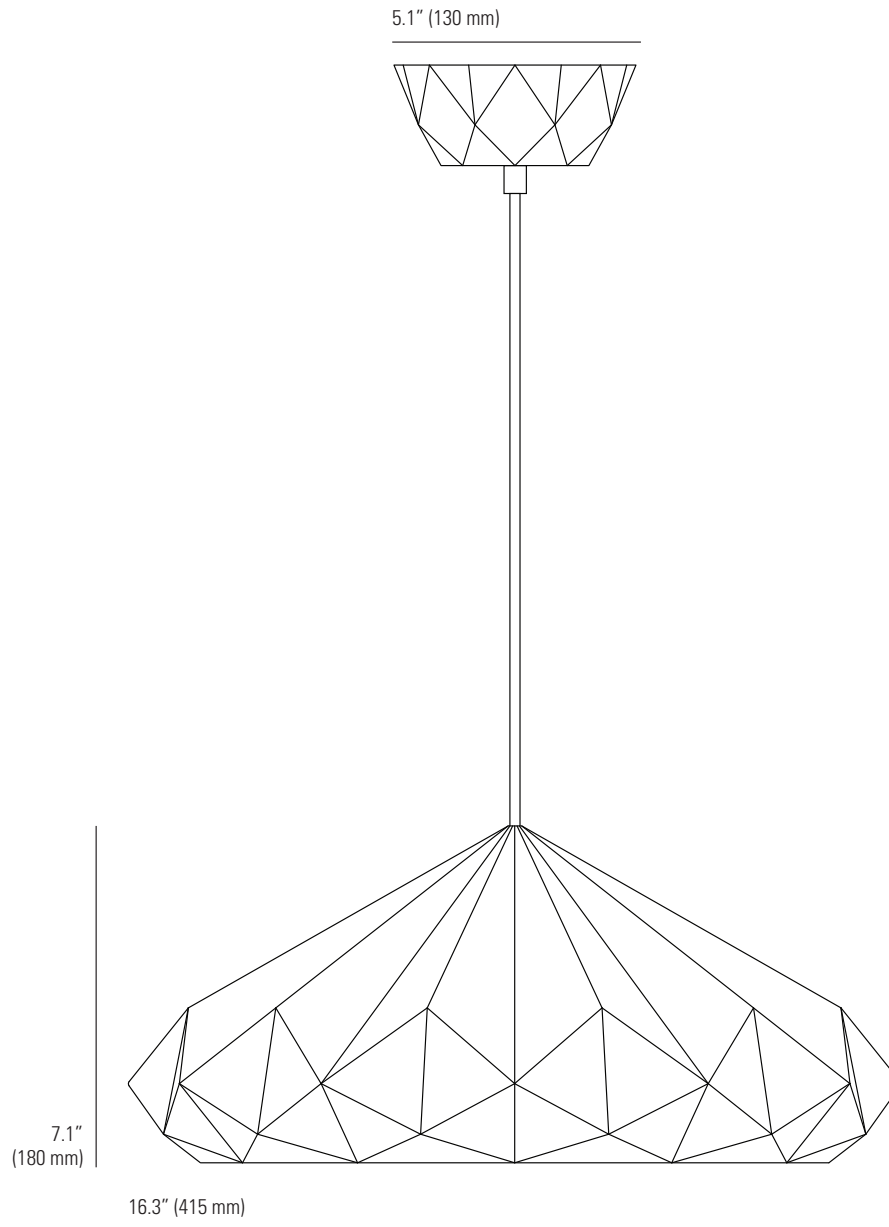

HATTON 4 Pendant Light

Specifications

PRODUCT CODE: US-FP564

BULB CAP: E26

MAX WATTAGE: 100W

VOLTAGE: 120V (AC)

BULB TYPE: A

IP RATING: IP20

MATERIAL(S): BONE CHINA

AVAILABLE FINISH: NATURAL BONE CHINA

CABLE LENGTH: 59" (150 CM)

CABLE COLOUR: BLACK COTTON BRAID

© ORIGINAL BTC
Made in the UK

originalbtc.com

Bulb not included. This product is available for specific markets.
Retrofit CFL and LED compatible.
Provided cable can be shorten during installation.
Longer cable lengths are available on request