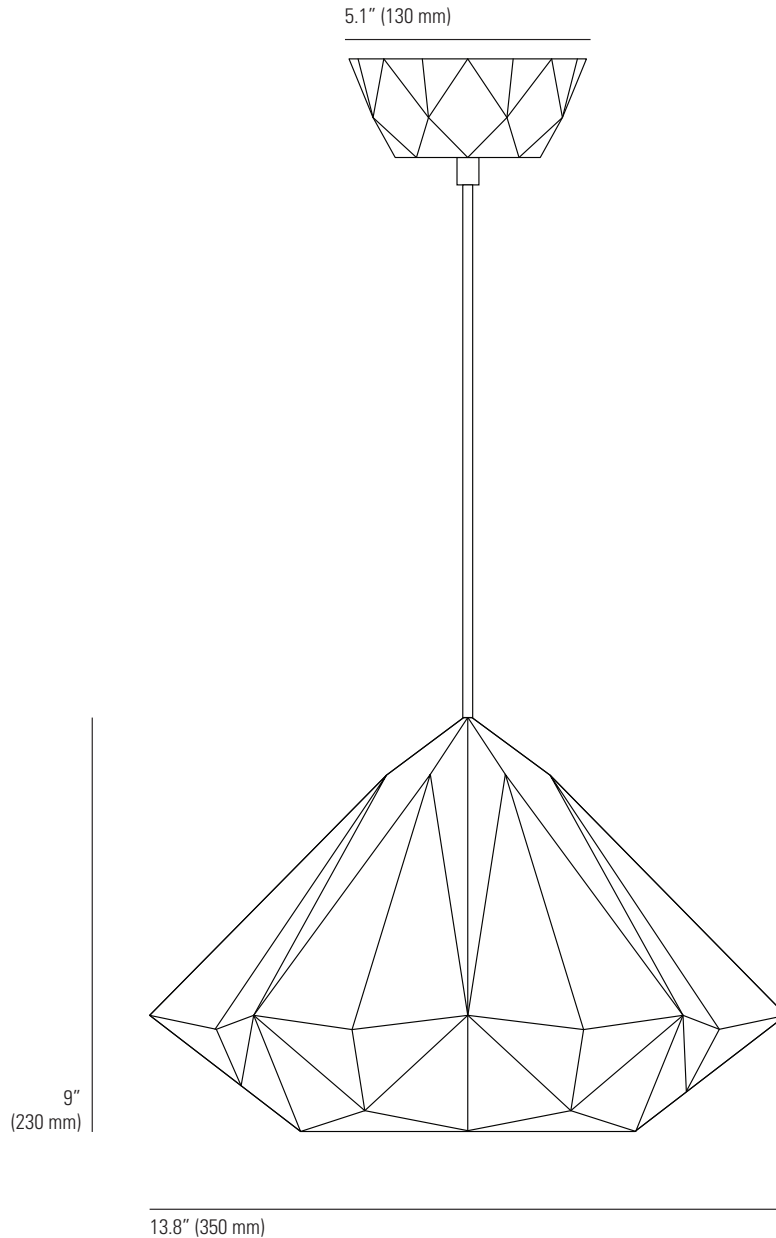

# HATTON 2 Pendant Light

## Specifications

PRODUCT CODE:	US-FP557N
BULB CAP:	E26
MAX WATTAGE:	60W
VOLTAGE:	120V (AC)
BULB TYPE:	A
IP RATING:	IP20

MATERIAL(S):	BONE CHINA
AVAILABLE FINISH:	NATURAL BONE CHINA
CABLE LENGTH:	59" (150 CM)
CABLE COLOUR:	BLACK COTTON BRAID