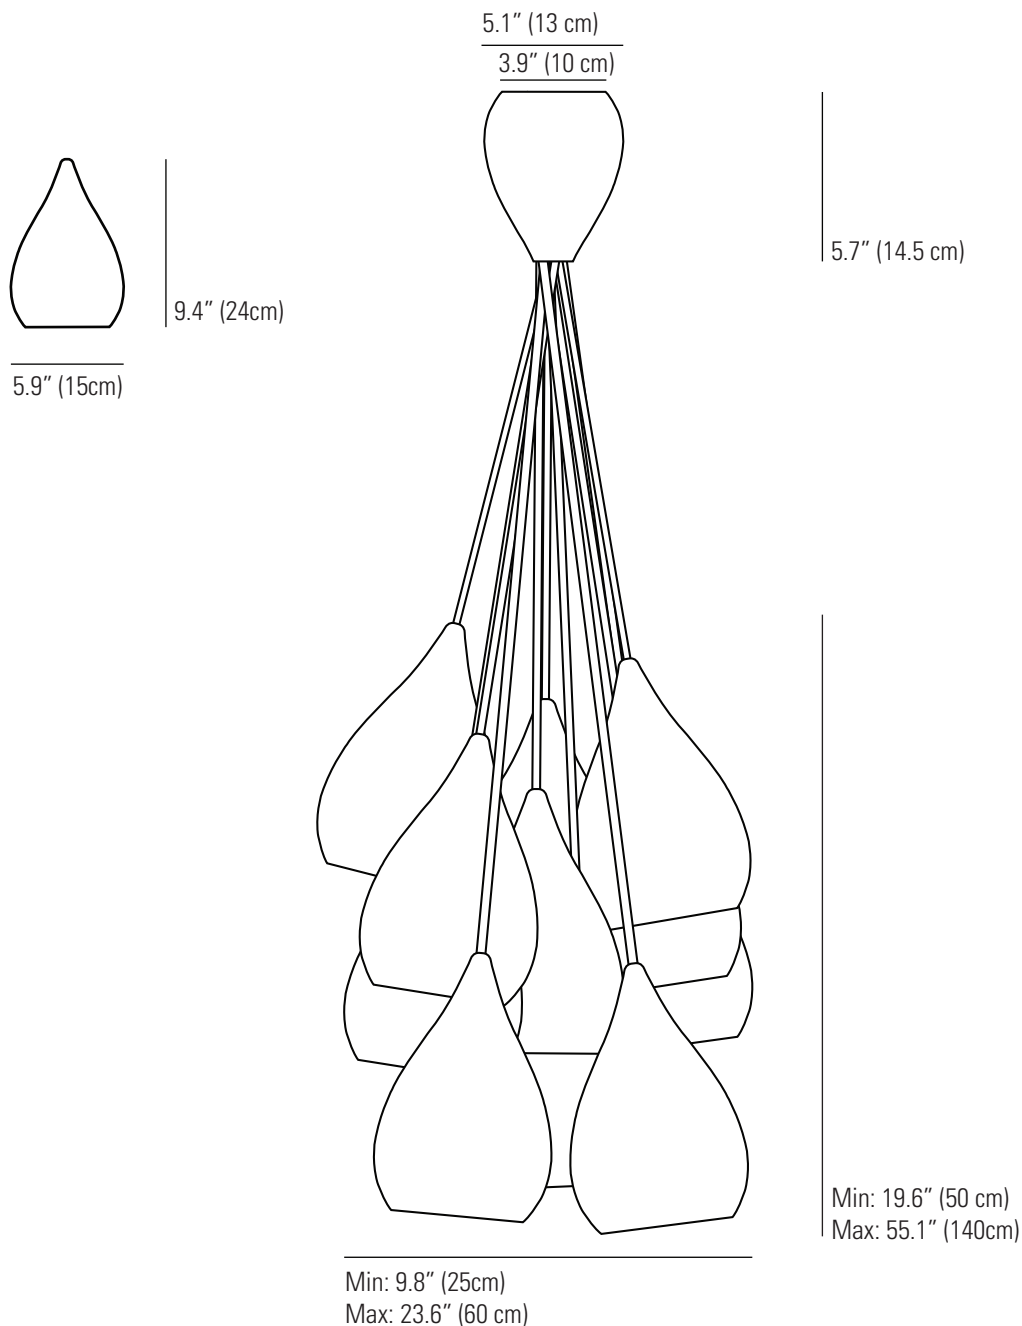

DROP ONE - Grouping of 11 Pendant Light

Specifications

PRODUCT CODE:	US-FP445	MATERIAL:	BONE CHINA
BULB CAP:	E26	AVAILABLE FINISH:	NATURAL BONE CHINA
MAX WATTAGE:	11 x 11W	CABLE LENGTH:	79" (200 CM)
VOLTAGE:	120V (AC)	CABLE COLOUR:	SAND & TAUPE COTTON BRAID
BULB TYPE:	A		
IP RATING:	IP20		