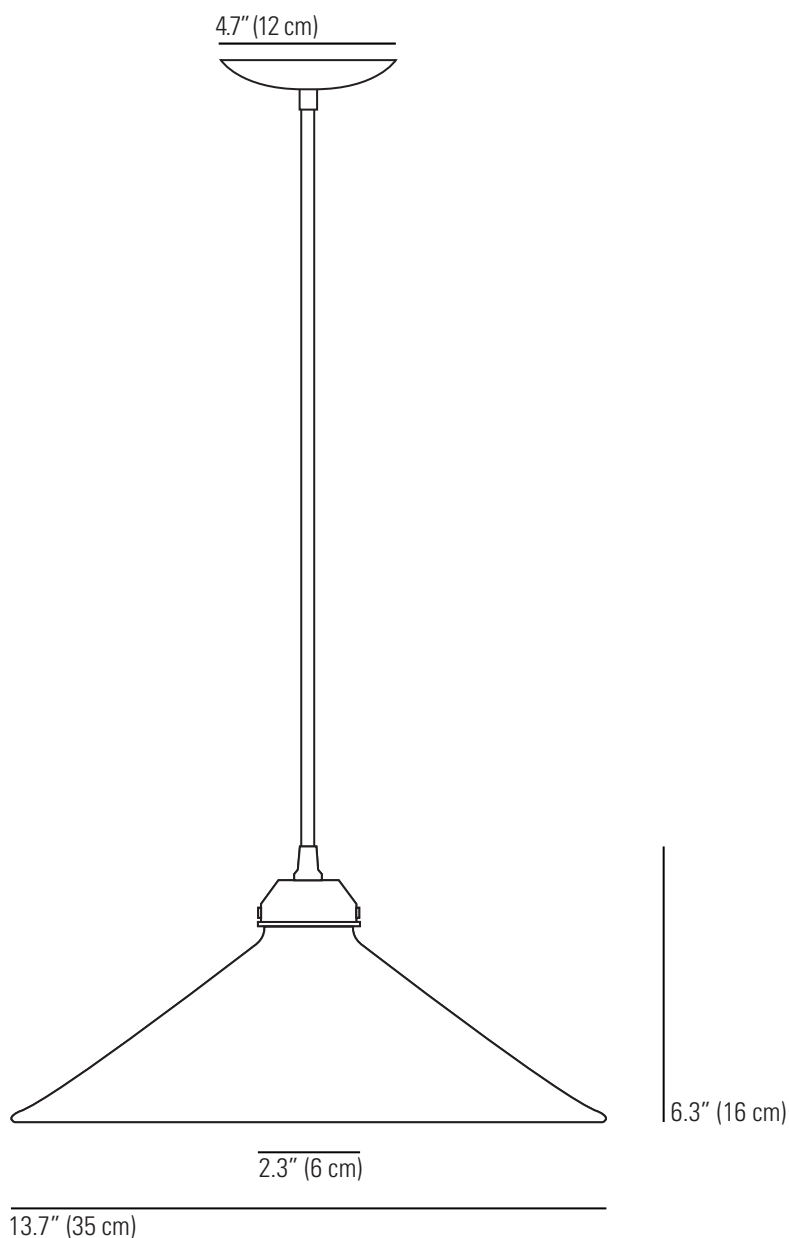

COBB LARGE Pendant Light

Specifications

PRODUCT CODE:	US-FP350NP
BULB CAP:	E26
MAX WATTAGE:	100W
VOLTAGE:	230V (AC)
BULB TYPE:	A

IP RATING:	IP20
MATERIAL:	NATURAL BONE CHINA
AVAILABLE FINISH:	NATURAL BONE CHINA
CABLE LENGTH:	59" (150 CM)
CABLE COLOUR:	SAND & TAUPE COTTON BRAID