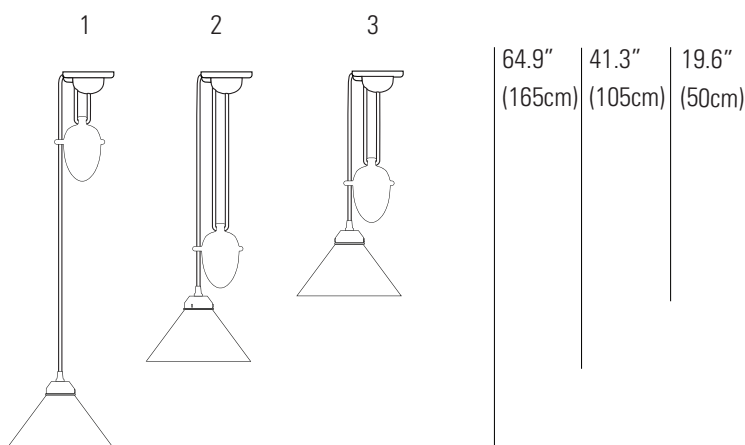

COBB RISE & FALL SMALL Pendant Light

Cable length may be shortened upon installation. This will reduce both maximum & minimum drop and reduce the range of movement.

1. Maximum Drop
- without altering length of standard cable
2. Minimum Drop
- without altering length of standard cable
3. Minimum Drop
- when shortening length of standard cable while still allowing rise & fall movement

Specifications

PRODUCT CODE:	US-FP189N	IP RATING:	IP20
BULB CAP:	E26	MATERIAL:	BONE CHINA
MAX WATTAGE:	100W	AVAILABLE FINISH:	NATURAL BONE CHINA
VOLTAGE:	230V (AC)	CABLE LENGTH:	70.8" (180 CM)
BULB TYPE:	A	CABLE COLOUR:	SAND & TAUPE COTTON BRAID