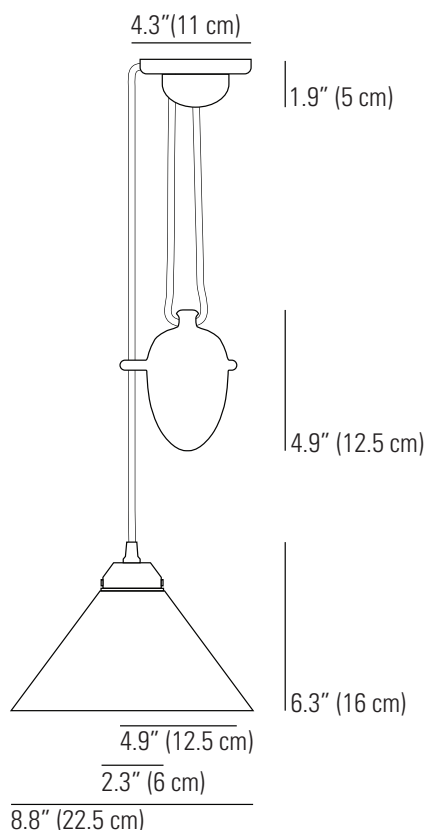

COBB RISE & FALL SMALL Pendant Light

Cable length may be shortened upon installation. This will reduce both maximum & minimum drop and reduce the range of movement.

1. Maximum Drop
- without altering length of standard cable
2. Minimum Drop
- without altering length of standard cable
3. Minimum Drop
- when shortening length of standard cable while still allowing rise & fall movement

Specifications

PRODUCT CODE:	US-FP189N	IP RATING:	IP20
BULB CAP:	E26	MATERIAL:	BONE CHINA
MAX WATTAGE:	100W	AVAILABLE FINISH:	NATURAL BONE CHINA
VOLTAGE:	230V (AC)	CABLE LENGTH:	70.8" (180 CM)
BULB TYPE:	A	CABLE COLOUR:	SAND & TAUPE COTTON BRAID