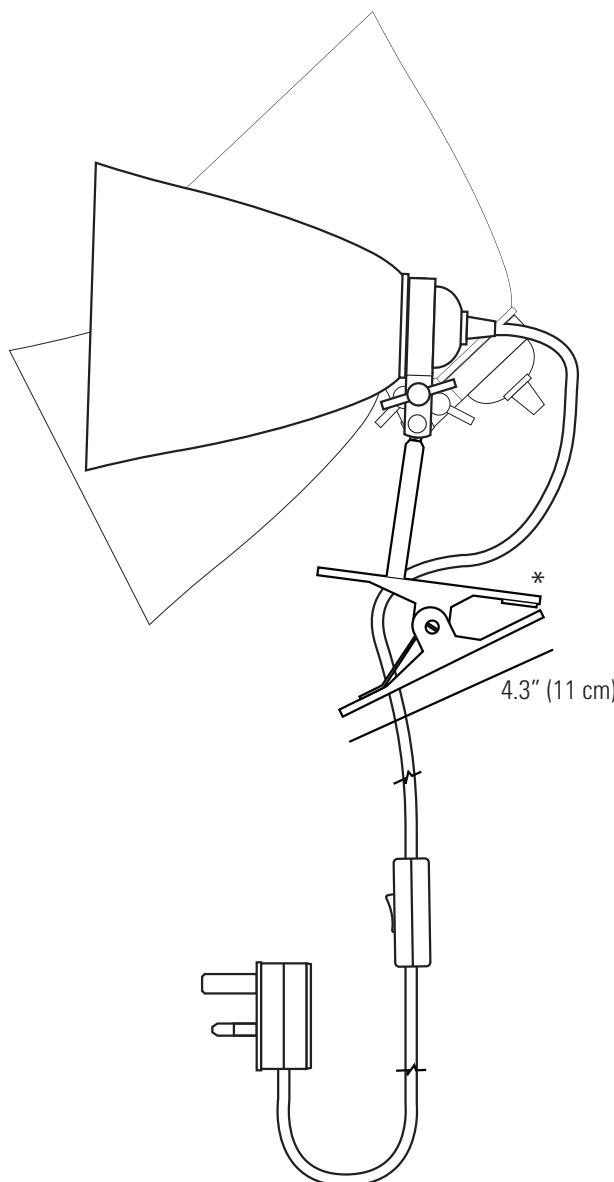

CIRCLE LINE Medium Clip Wall Light

max: 11.4" (29 cm)

max: 11.4" (29 cm)

*Maximum mounting surface thickness: 1.3" (3.5cm)

Specifications

PRODUCT CODE:	US-FL344CL	MATERIAL:	BONE CHINA
BULB CAP:	E26	AVAILABLE FINISH:	NATURAL BONE CHINA HAND PAINTED BLACK STRIPES
MAX WATTAGE:	40W	CABLE LENGTH:	TOTAL: 98.5" (250CM): 14" (35CM) FROM CLIP TO SWITCH, 75" (190CM) FROM SWITCH TO PLUG
VOLTAGE:	120V (AC)	CABLE COLOUR:	BLACK & WHITE COTTON BRAID
BULB TYPE:	A		
IP RATING:	IP20		