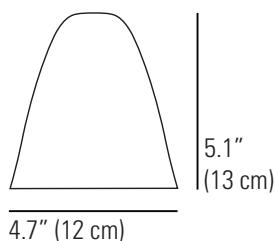

CIRCLE LINE Medium Clip Wall Light

max: 11.4" (29 cm)

max: 11.4" (29 cm)

*Maximum mounting surface thickness: 1.3" (3.5cm)

Specifications

PRODUCT CODE:	US-FL344CL	MATERIAL:	BONE CHINA
BULB CAP:	E26	AVAILABLE FINISH:	NATURAL BONE CHINA HAND PAINTED BLACK STRIPES
MAX WATTAGE:	40W	CABLE LENGTH:	TOTAL: 98.5" (250CM): 14" (35CM) FROM CLIP TO SWITCH, 75" (190CM) FROM SWITCH TO PLUG
VOLTAGE:	120V (AC)	CABLE COLOUR:	BLACK & WHITE COTTON BRAID
BULB TYPE:	A		
IP RATING:	IP20		