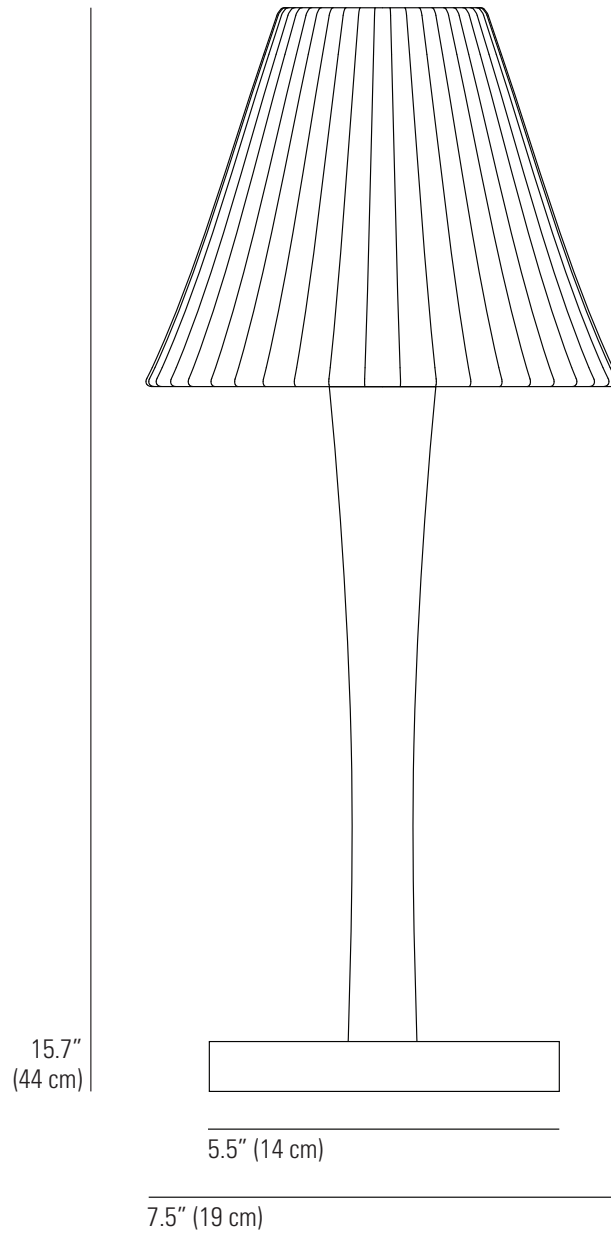

CECIL STEM Table Light

Specifications

PRODUCT CODE: US-FT554

BULB CAP: E26

MAX WATTAGE: 60W

VOLTAGE: 120V (AC)

BULB TYPE: A

IP RATING: IP20

MATERIAL: WOOD & BONE CHINA

AVAILABLE FINISH: NATURAL BONE CHINA,
CHERRY WOOD/OAK WOOD/
WALNUT WOOD

CABLE COLOUR: SAND & TAUPE COTTON BRAID