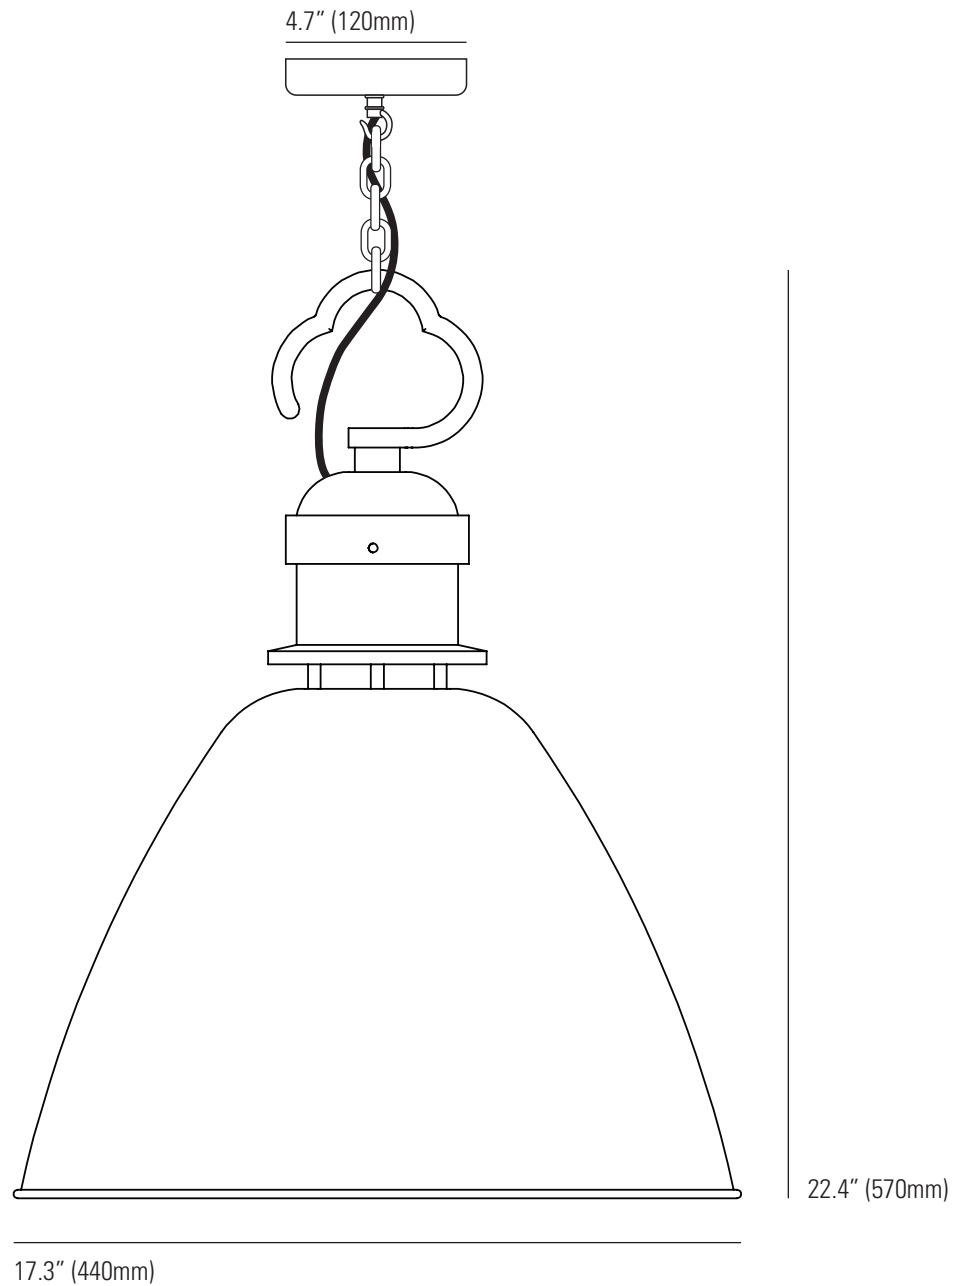

7380/M Pendant Light

Specifications

PRODUCT CODE:	US-DP7380/M	MATERIAL(S):	ALUMINIUM, GALVANISED STEEL
BULB CAP:	E26	AVAILABLE FINISH:	BLACK/GREY/WHITE/ POLISHED ALUMINIUM
MAX WATTAGE:	100W	CABLE COLOUR:	BLACK
VOLTAGE:	120V (AC)	CABLE LENGTH:	71" (180CM)
BULB TYPE:	A	CHAIN LENGTH:	59" (150CM)
IP RATING:	IP20		