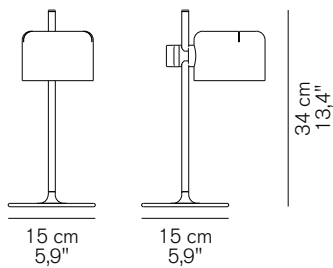

MINI COUPÉ 2201

Joe Colombo
1967

Table lamp giving direct light, lacquered metal base, chromium-plated stem, adjustable reflector in lacquered aluminium.

DIMENSIONS

MATERIALS

metal/aluminium

COLORS

lacquered black	RAL9005
anodic bronze	
scarlet red	RAL3003
mustard yellow	RAL8001

BULBS

1 x max 10 W - G9 (LED)

MARKS

FURTHER INFORMATION

black cable

black on/off switch

PACKAGING

 four-piece multiple packaging (one for each color)

dimensions 40x34x40 cm / 15,7"x13,4"x15,7"
volume 0,0544 m³ / 1,92 ft³
weight 7,5 kg / 16,5 lb

 two-piece multiple packaging

dimensions 40x21x33,5 cm / 15,7"x8,3"x13,2"
volume 0,0281 m³ / 0,99 ft³
weight 4 kg / 8,8 lb

TYPE

indoor - table lamp

PHOTOMETRIC CURVE