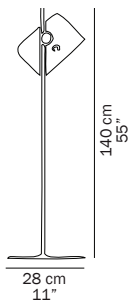

COUPÉ 3321

Joe Colombo
1967

Floor lamp giving direct light, lacquered metal base, chromium-plated stem, adjustable reflector in lacquered aluminium.

DIMENSIONS

MATERIALS

metal/aluminium

COLORS

external lacquered black	RAL9005
inner white	RAL9003
lacquered white	RAL9003

BULBS

1 x max 100 W - E26

equipped without bulb

Note: lamp compatible with LED bulbs (according to the market availability and without changes to the standard product)

MARKS

FURTHER INFORMATION

black cable

black on/off switch

PACKAGING

dimensions 29x22x149 cm / 11,4"x8,6"x58,7"
volume 0,095 m³ / 3,35 ft³
weight 7,5 kg / 16,53 lb

TYPE

indoor - floor lamp

PHOTOMETRIC CURVE