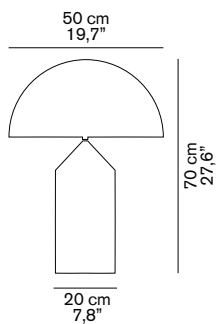

**ATOLLO 235**  
Vico Magistretti  
1977

Table lamp giving direct and diffused light in opaline blown Murano glass diffuser. With universal dimmer.

**DIMENSIONS**

**MATERIALS**

metal/blown glass

**COLORS**

Halogen lamp  
40-250W (220-240V)  
10-150W (100-127V)  
LED lamps  
4-100W (220-240V)  
4-100W (100-127V)

**PACKAGING**

**Reflector**

dimensions 61x61x35 cm/24"x24"x13,8"  
volume 0,138 m<sup>3</sup>/4,87 ft<sup>3</sup>  
weight 7,5 kg/16,53 lb

**Base**

dimensions 32x32x86 cm/12,6"x12,6"x33,9"  
volume 0,088 m<sup>3</sup>/3,11 ft<sup>3</sup>  
weight 6 kg/13,22 lb

**TYPE**

indoor - table lamp

**PHOTOMETRIC CURVE**