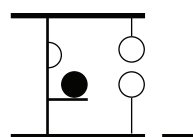

black universal dimmer

Halogen lamp
25-160W (220-240V)
25-80W (100-127V)
LED lamps
4-100W (220-240V)
4-80W (100-127V)

black cable

PACKAGING

dimensions 42x42x35 cm / 16,5"x16,5"x13,8"
volume 0,0617 m³ / 2,18 ft³
weight 4 kg / 8,82 lb

TYPE

indoor - table lamp

PHOTOMETRIC CURVE