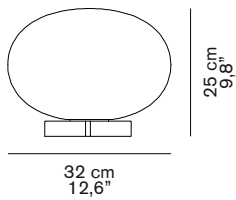

ALBA 265

Mariana Pellegrino Soto
2017

Table lamp giving diffused light in polished opaline blown-glass. Satin brass finish structure with rectangular profile. With universal dimmer.

DIMENSIONS

MATERIALS

metal/blown-glass

black universal dimmer

Halogen lamp
25-160W (220-240V)
25-80W (100-127V)
LED lamps
4-100W (220-240V)
4-80W (100-127V)

black cable

PACKAGING

dimensions 42x42x35 cm / 16,5"x16,5"x13,8"
volume 0,0617 m³ / 2,18 ft³
weight 4 kg / 8,82 lb

TYPE

indoor - table lamp

PHOTOMETRIC CURVE