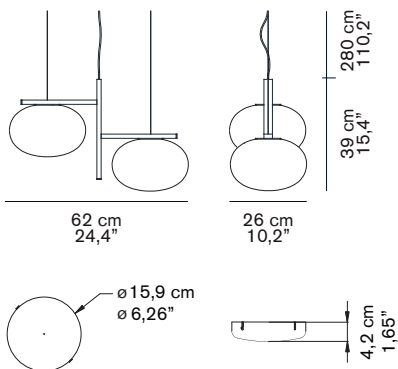

## ALBA 468

Mariana Pellegrino Soto  
2017

Suspension lamp giving diffused light in polished opaline blown-glass. Satin brass or anodic bronze finish structure with rectangular profile.

### DIMENSIONS

### PACKAGING

dimensions 56x48x38 cm / 22"x18,9"x15"  
volume 0,1022 m<sup>3</sup> / 3,6 ft<sup>3</sup>  
weight 6,2 kg / 13,7 lb