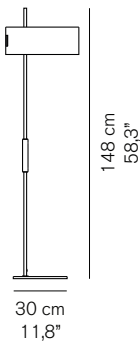

1953 343
Ostuni & Forti
1953

Floor led lamp in metal giving direct light. Reflector, base and handle in painted matt black, stem and closing disk in satin gold.

DIMENSIONS

MATERIAL

COLORS

metal

satin gold
matt black

PACKAGING

TYPE

PHOTOMETRIC CURVE

Struttura/Structure

dim./dim. 16x20x140 cm / 6,3"x7,9"x55,1"
volume/volume 0,045 m³ / 1,6 ft³
peso/weight 3,8 kg / 8,38 lb

Riflettore+Base/Reflector+Base

dim./dim. 50x50x25 cm / 19,7"x19,7"x9,8"
volume/volume 0,063 m³ / 2,2 ft³
peso/weight 13,6 kg / 30 lb