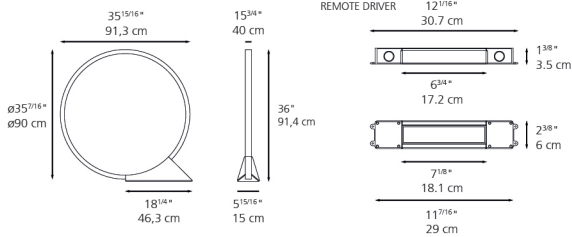

O Ø90 Ground

FO90EB

SPECIFICATIONS

Design By

Elemental

Collection

Outdoor

Specifications

Dimensions

Packaging

2 Boxes

1 x 46-9/16" x 9-1/8" x 40-5/8" / 22.71 lbs - 118 cm x 23 cm x 103 cm / 10.3 kg

1 x x x / lbs - cm x cm x cm / kg

Light distribution

Direct/Indirect

Luminaire weight