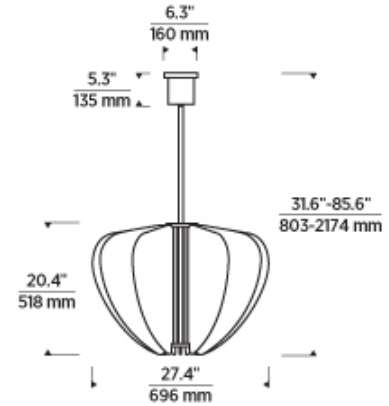

LAMPING

Includes 75.4 watts, 6982 total delivered lumens, 3000K or 3500K LED modules. Dimmable with most LED compatible ELV and Triac dimmers. Ships with (4) 12" and (2) 6" rigid stems in coordinating finish. Can be installed on a sloped ceiling up to 20°. 120V-277V.

Nightshade Black

Nightshade Black

Plated Brass

Nightshade Black
Alt

Plated Brass Alt

ORDERING INFORMATION

700NYR	SHAPE OR SIZE	FINISH	LAMP
	28 28" DIAMETER	B NIGHTSHADE BLACK BR PLATED BRASS	- LED930 INTEGRATED LED 90 CRI 3000K 120V-277V UNV - LED935 INTEGRATED LED 90 CRI 3500K 120V-277V UNV

7400 Linder Avenue, Skokie, IL 60077
T 847.410.4400 | F 847.410.4500 | techlighting.com

NYRA 28 CHANDELIER

SPECIFICATIONS

PRIMARY MATERIAL	Aluminum
SHADE MATERIAL	Acrylic
NET WEIGHT	31 lbs
HEIGHT	20.4in
WIDTH	27.4in
LENGTH	27.4in
UP LIGHT / DOWN LIGHT / BOTH?	
WET LISTED	
DAMP LISTED	Yes
DRY LISTED	
MIN. HANGING HEIGHT	31.6in
MAX HANGING HEIGHT	85.6in
TOTAL CORD LENGTH	
TOTAL STEM LENGTH	Up to 60in
STEM QTY	6
SLOPED CEILING ADAPTABLE?	Yes 20° Max
GENERAL LISTING	ETL Listed
INCLUDES	