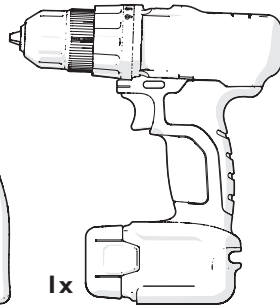

m o o o i

NR2 Medium | Large

UL

visit www.moooi.com for more information about the collection

m o o o i

NR2 Medium | Large

i

PLEASE HANDLE THIS PRODUCT WITH CARE. NEVER PLACE THE LAMP ON THE GROUND. THIS MAY DAMAGE THE PRODUCT.

NOT INCLUDED

visit www.moovi.com for more information about the collection

m o o o i

NR2 Medium | Large

1

2

3

3