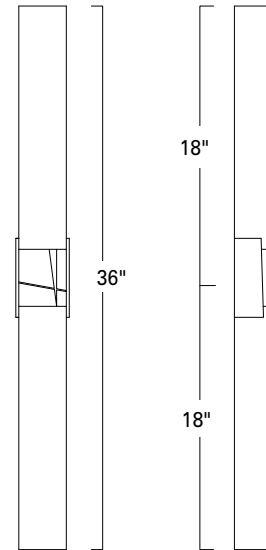

# Artemis LED

9755 - 24"  
9756 - 36"

Project Name \_\_\_\_\_

Fixture Type \_\_\_\_\_

Quantity \_\_\_\_\_

Norwell | Lighting

I L E X

Custom Metalcraft

Artemis 24"  
9755-CH-MA

Artemis 36"  
9756-CH-MA

Artemis 24"  
9755-MB-MA

Artemis 36"  
9756-SB-MA

9755

9756

LED- ADA

Product Name / Model / Dimensions				Mounting*	Diffuser Options	Finish Options	Lamping Options
Artemis 24" - 9755 Artemis 36" - 9756				<b>Standard</b> Wall Mount / WM Horizontal or Vertical  *Requires a single gang electrical box, aligned with the length of the fixture	<b>Standard</b> Matte Acrylic / MA 9755: (2) 10.25" L x 3.25" W 9756: (2) 16.25" L x 3.25" W	<b>Standard</b> Chrome / CH Matte Black / MB Satin Brass / SB	<b>Standard</b> LED / LED 9755 2000lm, 3000K, 20 Watt, CRI 90, 120V, Triac Dimmable
Series	Height	Width	Projection				9756 2400lm, 3000K, 24 Watt, CRI 90, 120V, Triac Dimmable
9755	24.00"	3.50"	2.50"				
9756	36.00"	3.50"	2.50"				