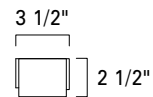

Artemis 24"  
9755-CH-MA

Artemis 36"  
9756-CH-MA

Artemis 24"  
9755-MB-MA

Artemis 36"  
9756-SB-MA

9755

9756

LED- ADA

Product Name / Model / Dimensions				Mounting*	Diffuser Options	Finish Options	Lamping Options
Artemis 24" - 9755 Artemis 36" - 9756				<b>Standard</b> Wall Mount / WM Horizontal or Vertical  *Requires a single gang electrical box, aligned with the length of the fixture	<b>Standard</b> Matte Acrylic / MA 9755: (2) 10.25" L x 3.25" W 9756: (2) 16.25" L x 3.25" W	<b>Standard</b> Chrome / CH Matte Black / MB Satin Brass / SB	<b>Standard</b> LED / LED 9755 2000lm, 3000K, 20 Watt, CRI 90, 120V, Triac Dimmable
Series	Height	Width	Projection				9756 2400lm, 3000K, 24 Watt, CRI 90, 120V, Triac Dimmable
9755	24.00"	3.50"	2.50"				
9756	36.00"	3.50"	2.50"				