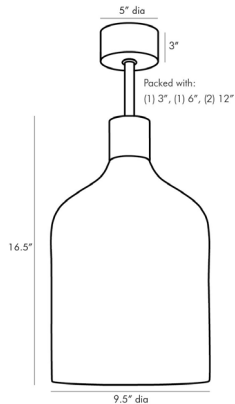

## NOREEN PENDANT

44910

H: 17 IN, H: 20 IN, Dia: 10.00 IN, Dia: 9.50 IN

Blue Smoke Luster

Contract Suitable As Is

This one-light pendant features a taupe cloth cord encased by a simple, round antique brass canopy. The seedy glass has a beautiful smoky blue tint with a luster finish that delivers a calming glow when lit. Though an eye-catcher all on its own, it makes an even bigger visual impact when hung in multiples over a kitchen island or in a powder room. finish will vary.

### DIMENSIONS

Pendant	H: 16.5 IN, Dia: 9.50 IN, Dia: 10.00 IN
Minimum Hanging Height	20 IN
Maximum Hanging Height	53 IN
Canopy	H: 2 IN, H: 3 IN, H: 1 IN, Dia: 6.00 IN, Dia: 5.00 IN

### SHIPPING

Product Weight	8.5 LBS
Gross Weight 1	26.7 LBS
Shipping Box 1	H: 27 IN, H: 25 IN, H: 24.75 IN, L: 14 IN, L: 12 IN, L: 12.5 IN, W: 14 IN, W: 12 IN, W: 12.5 IN