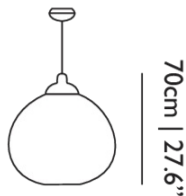

48cm | 18.9"

Product

WIDTH 48cm | 18.9"

HEIGHT 54cm | 21.3"

DEPTH 48cm | 18.9"

DIAMETER 48cm | 18.9"

WEIGHT NETTO 1.5kg | 3.31lbs

Packaging

WIDTH 55cm | 21.7"

HEIGHT 63cm | 24.8"

CUBAGE 0.19m³ | 6.73ft³

LENGTH 55cm | 21.7"

WEIGHT 3.7kg | 8.16lbs

Technical CE

MATERIAL

Sphere from fiberglass with epoxy resin, powder coated aluminium cap, anodized aluminium reflector

400cm | 157.5"; 1000cm | 393.7"

LIGHT DIRECTION

All directions

Non Random / Non Random D71

Dimensions

71cm | 28"

Product

WIDTH 71cm | 28"**HEIGHT** 70cm | 27.6"**DEPTH** 71cm | 28"**DIAMETER** 71cm | 28"**WEIGHT NETTO** 1.5kg | 3.31lbs

Packaging

WIDTH 75cm | 29.5"**HEIGHT** 82cm | 32.3"**CUBAGE** 0.46m³ | 16.29ft³**LENGTH** 75cm | 29.5"**WEIGHT** 6kg | 13.23lbs

Technical CE

MATERIAL

Sphere from fiberglass with epoxy resin, powder coated aluminium cap, anodized aluminium reflector