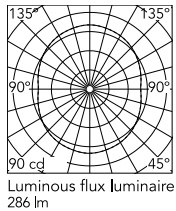

Schematic light drawing

Photometric

Lighting type	Total
Light distribution	Symmetric
CCT (K)	2700

Electrical

Insulation class	III
Frequency (Hz)	50/60
Main voltage (Vac)	100-240/48
LED voltage Vf (Vdc)	null
Driver	Remote included
Dimmable	Yes
Dimming type	Electronic 48V
Dimming interface	Dimmer Integrated
Plug type	Type G, Type A, Type C
Batteries inside	No
Charging min time	No