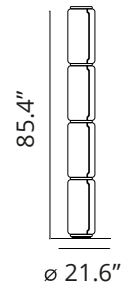

FLOS

■ F0292000 Black

Noctambule Floor 4 High Cylinder Big Base

Designed by Konstantin Grcic, 2019

45W - 1378lm - 2700K

Standing lamps consisting of interconnecting glass modules reaching a height of 2,17 metres (85.43"). Cylindrical and semi-spherical transparent blown glass structure, die cast aluminium base and rings, hydroformed steel internal lateral arms and injection moulded optical opal silicone outer ring diffusers. The power supply cable is 2 metres (78.74") long, with a pedal operated panel used as a dimmer to adjust the light intensity by 10% to 100% in either direction. Wall mounted power supply unit with interchangeable plugs.

Physical

| | |
|---------------------|----------|
| Color | Black |
| Cord length (in) | 71 |
| Net weight (lb) | 60.2 |
| Package volume (in) | 21271.64 |
| IP internal | 20 |

Download

| | |
|-----------------------|-----------------------|
| Mounting instructions | ↓ PDF |
| Mounting instructions | ↓ PDF |
| Spare Parts | ↓ PDF |