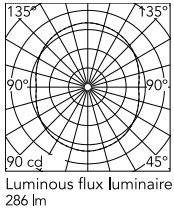

Physical

Color	Black
Cord length (in)	157
Canopy dimension (mm)	46
Net weight (lb)	44.98
Package volume (in)	21773.26
IP internal	20

Download

Mounting instructions	↓ PDF
Mounting instructions	↓ PDF
Spare Parts	↓ PDF

Photometric Files

LDT / IES	↓ ZIP
-----------	-----------------------

Technical Drawings

3D	↓ ZIP
----	-----------------------

Schematic light drawing

Photometric

Lighting type	Total
Light distribution	Symmetric
CCT (K)	2700