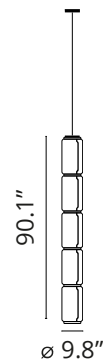

FLOS

■ F0278000 Black

Noctambule Suspension 5 Low Cylinder

Designed by Konstantin Grcic, 2019

54W - 1768lm - 2700K

Hanging lamps consisting of interconnecting glass modules reaching a length of 3,2 mt. (126.77") with 4 mt. (157.48") suspended power cable. Cylindrical and semi-spherical transparent blown glass structure, suspended die cast aluminium ring connector, hydroformed steel internal lateral arm and injection moulded optical opal silicone outer ring diffusers. The power supply unit within the ceiling rose can be used as a dimmer to adjust the light intensity by 10% to 100% in either direction by means of the 0-10/1-10V, PUSH, DALI control.

Are you a professional and your project needs consulting and support?

[BOOK AN APPOINTMENT](#)