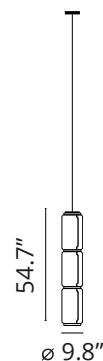

FLOS

■ F0276000 Black

Noctambule Suspension 3 Low Cylinder

Designed by Konstantin Grcic, 2019

36W - 1196lm - 2700K

Hanging lamps consisting of interconnecting glass modules reaching a length of 3,2 mt. (126.77") with 4 mt. (157.48") suspended power cable. Cylindrical and semi-spherical transparent blown glass structure, suspended die cast aluminium ring connector, hydroformed steel internal lateral arm and injection moulded optical opal silicone outer ring diffusers. The power supply unit within the ceiling rose can be used as a dimmer to adjust the light intensity by 10% to 100% in either direction by means of the 0-10/1-10V, PUSH, DALI control.

Are you a professional and your project needs consulting and support?

[BOOK AN APPOINTMENT](#)