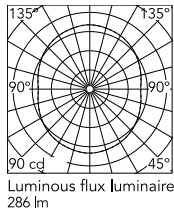

### Physical

Color	Black
Cord length (in)	157
Canopy dimension (mm)	46
Net weight (lb)	29.55
Package volume (in)	13872.4
IP internal	20

### Photometric Files

- [LDT / IES](#)  ZIP

## Schematic light drawing