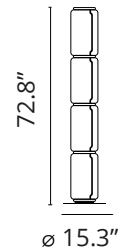

Standing lamps consisting of interconnecting glass modules reaching a height of 2,17 metres (85.43"). Cylindrical and semi-spherical transparent blown glass structure, die cast aluminium base and rings, hydroformed steel internal lateral arms and injection moulded optical opal silicone outer ring diffusers. The power supply cable is 2 metres (78.74") long, with a pedal operated panel used as a dimmer to adjust the light intensity by 10% to 100% in either direction. Wall mounted power supply unit with interchangeable plugs.

Are you a professional and your project needs consulting and support?

[BOOK AN APPOINTMENT](#)