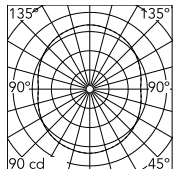

## Schematic light drawing

Luminous flux Luminaire  
286 lm