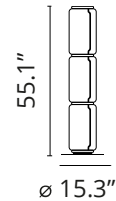

Standing lamps consisting of interconnecting glass modules reaching a height of 2,17 metres (85.43"). Cylindrical and semi-spherical transparent blown glass structure, die cast aluminium base and rings, hydroformed steel internal lateral arms and injection moulded optical opal silicone outer ring diffusers. The power supply cable is 2 metres (78.74") long, with a pedal operated panel used as a dimmer to adjust the light intensity by 10% to 100% in either direction. Wall mounted power supply unit with interchangeable plugs.

Are you a professional and your project needs consulting and support?

[BOOK AN APPOINTMENT](#)