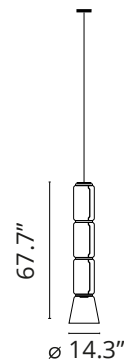

54W - 1545lm - 2700K - CRI> 90

Hanging lamps consisting of interconnecting glass modules reaching a length of 3,2 mt. (126.77") with 4 mt. (157.48") suspended power cable. Cylindrical and semi-spherical transparent blown glass structure, suspended die cast aluminium ring connector, hydroformed steel internal lateral arm and injection moulded optical opal silicone outer ring diffusers. The power supply unit within the ceiling rose can be used as a dimmer to adjust the light intensity by 10% to 100% in either direction by means of the 0-10/1-10V, PUSH, DALI control.

Are you a professional and your project needs consulting and support?

[BOOK AN APPOINTMENT](#)