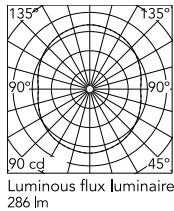

Physical

Color	Black
Cord length (in)	157
Canopy dimension (mm)	46
Net weight (lb)	37.93
Package volume (in)	20428.78
IP internal	20

Download

Mounting instructions	↓ PDF
Mounting instructions	↓ PDF
Spare Parts	↓ PDF

Photometric Files

LDT / IES	↓ ZIP
-----------	-----------------------

Technical Drawings

3D	↓ ZIP
----	-----------------------

Schematic light drawing

Photometric

Lighting type	Total
Light distribution	Symmetric
CCT (K)	2700
CRI>	90