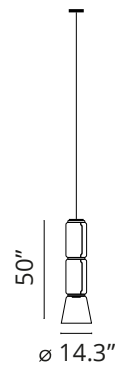

FLOS

 F0270000 Black

Noctambule Suspension 2 Low Cylinder Cone

Designed by Konstantin Grcic, 2019

45W - 1259lm - 2700K - CRI> 90

Hanging lamps consisting of interconnecting glass modules reaching a length of 3,2 mt. (126.77") with 4 mt. (157.48") suspended power cable. Cylindrical and semi-spherical transparent blown glass structure, suspended die cast aluminium ring connector, hydroformed steel internal lateral arm and injection moulded optical opal silicone outer ring diffusers. The power supply unit within the ceiling rose can be used as a dimmer to adjust the light intensity by 10% to 100% in either direction by means of the 0-10/1-10V, PUSH, DALI control.

Are you a professional and your project needs consulting and support?

[BOOK AN APPOINTMENT](#)

Main specifications

EAN	8059607000656
Mounting	Suspension
Environments	Indoor dry location
Light Source Type	LED
LED type	LED Module
Power (W)	45
System flux (lm)	1259

Physical

Color	Black
Cord length (in)	157
Canopy dimension (mm)	46
Net weight (lb)	30.21
Package volume (in)	16478.35
IP internal	20

Download

Mounting instructions	↓ PDF
Mounting instructions	↓ PDF
Spare Parts	↓ PDF