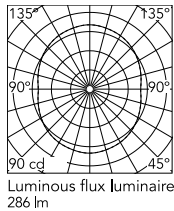

Physical

Color	Black
Cord length (in)	157
Canopy dimension (mm)	46
Net weight (lb)	30.21
Package volume (in)	16478.35
IP internal	20

Download

Mounting instructions	↓ PDF
Mounting instructions	↓ PDF
Spare Parts	↓ PDF

Photometric Files

LDT / IES	↓ ZIP
---------------------------	-----------------------

Technical Drawings

3D	↓ ZIP
--------------------	-----------------------

Schematic light drawing

Photometric

Lighting type	Total
Light distribution	Symmetric
CCT (K)	2700
CRI>	90