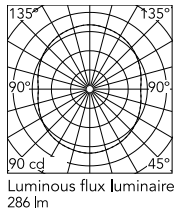

Physical

Color	Black
Cord length (in)	157
Canopy dimension (mm)	46
Net weight (lb)	22.49
Package volume (in)	12527.92
IP internal	20

Download

Mounting instructions	↓ PDF
Mounting instructions	↓ PDF
Spare Parts	↓ PDF

Photometric Files

LDT / IES	↓ ZIP
-----------	-----------------------

Technical Drawings

3D	↓ ZIP
----	-----------------------

Schematic light drawing

Photometric

Lighting type	Total
Light distribution	Symmetric
CCT (K)	2700
CRI>	90