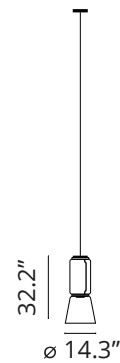

FLOS

■ F0268000 Black

Noctambule Suspension 1 Low Cylinder Cone

Designed by Konstantin Grcic, 2019

36W - 973lm - 2700K - CRI> 90

Hanging lamps consisting of interconnecting glass modules reaching a length of 3,2 mt. (126.77") with 4 mt. (157.48") suspended power cable. Cylindrical and semi-spherical transparent blown glass structure, suspended die cast aluminium ring connector, hydroformed steel internal lateral arm and injection moulded optical opal silicone outer ring diffusers. The power supply unit within the ceiling rose can be used as a dimmer to adjust the light intensity by 10% to 100% in either direction by means of the 0-10/1-10V, PUSH, DALI control.

Are you a professional and your project needs consulting and support?

[BOOK AN APPOINTMENT](#)

Main specifications

EAN	8059607000625
Mounting	Suspension
Environments	Indoor dry location
Light Source Type	LED
LED type	LED Module
Power (W)	36
System flux (lm)	973

Physical

Color	Black
Cord length (in)	157
Canopy dimension (mm)	46
Net weight (lb)	22.49
Package volume (in)	12527.92
IP internal	20

Download

Mounting instructions	↓ PDF
Mounting instructions	↓ PDF
Spare Parts	↓ PDF